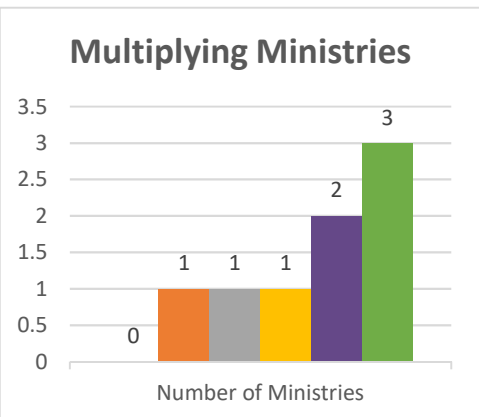

2011-2016

Conference:
Church:

Genesis
Albion, First

Status: Society

Trajectory of Key Indices

2011-2016

Conference: Genesis
Church: Akron

Status: Society