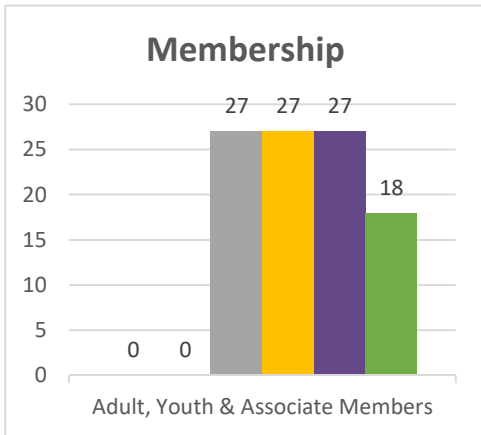

Trajectory of Key Indices

2011-2016

Conference:
Church:

Genesis
Binghamton, LifeQuest Community

Status: Society