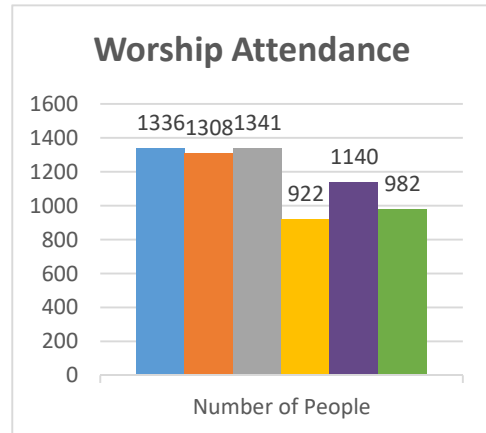

Trajectory of Key Indices

2011-2016

Conference:
Church:

Genesis
Endicott, New Life Ministries

Status: Society