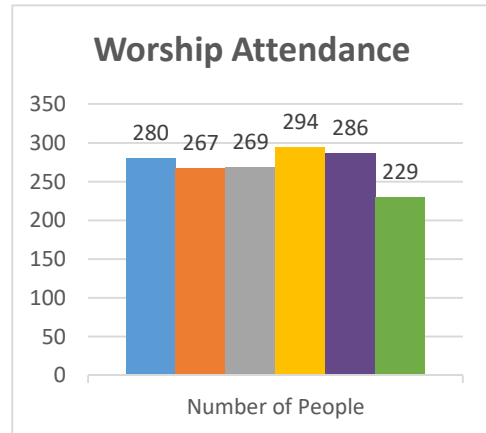

Status: Society

Trajectory of Key Indices

2011-2016

Conference:
Church:

Genesis
Wampsville, New Beginnings

Status: Society

Trajectory of Key Indices

2011-2016