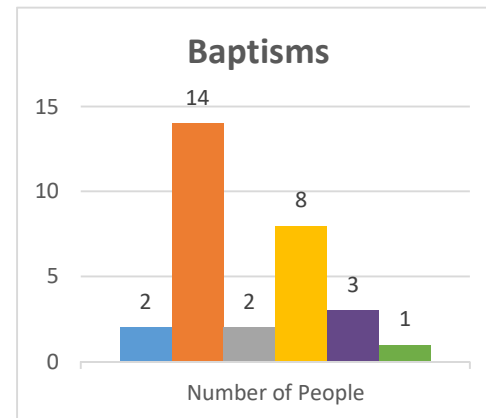

2011-2016

Conference:

Genesis

Status:

Society

Church:

Rochester, Park Ridge

Trajectory of Key Indices