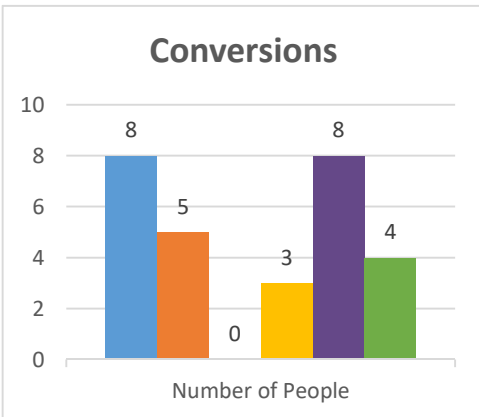

Trajectory of Key Indices

2011-2016

Conference:
Church:

Genesis
Buffalo, Nueva Vision

Status: Society