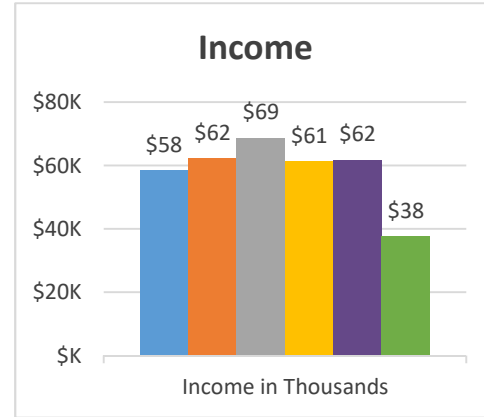

Trajectory of Key Indices

2011-2016

Conference:
Church:

Genesis
Salamanca

Status: Society