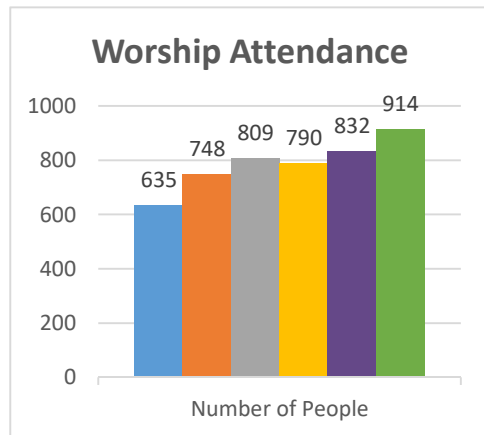

Trajectory of Key Indices

2011-2016

Conference:
Church:

Genesis
Palmyra, Cross Creek

Status: Society