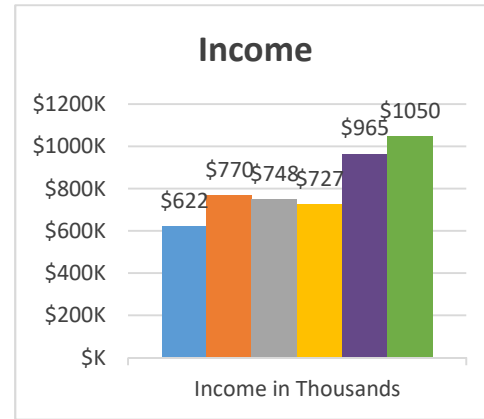

Trajectory of Key Indices

2011-2016

Conference:
Church:

Genesis
Palmyra, Cross Creek

Status: Society