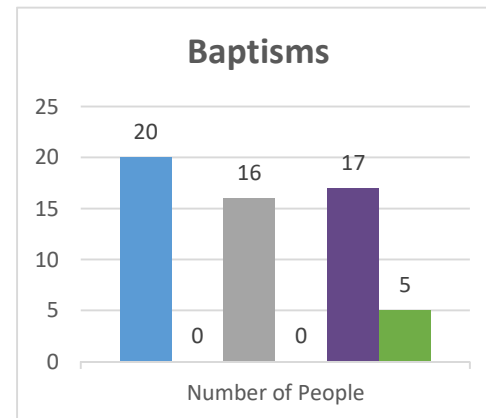

Genesis
Sayre, Encounter

Status: Society

Trajectory of Key Indices

2011-2016

Conference:
Church:

Genesis
Alton

Status: Society

Trajectory of Key Indices

2011-2016

Conference:

Genesis

Status:

Society

Church:

Allegany, Creekside Chapel

Trajectory of Key Indices