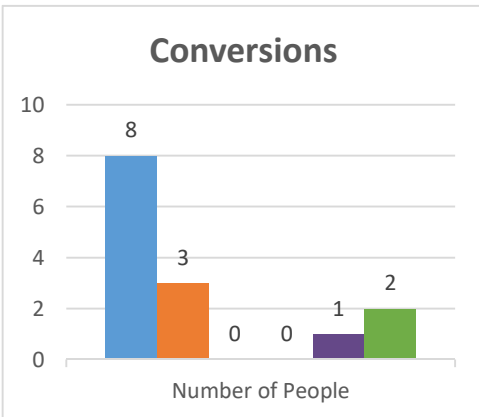

Status: Society

Trajectory of Key Indices

2011-2016

Conference:
Church:

Genesis
West Seneca, Living Faith

Status: Society

Trajectory of Key Indices

2011-2016

Conference:
Church:

Genesis
East Williamson

Status: Society

Trajectory of Key Indices

2011-2016

Conference:
Church:

Genesis
East Randolph, Faith Lighthouse Chapel

Status: Fellowship