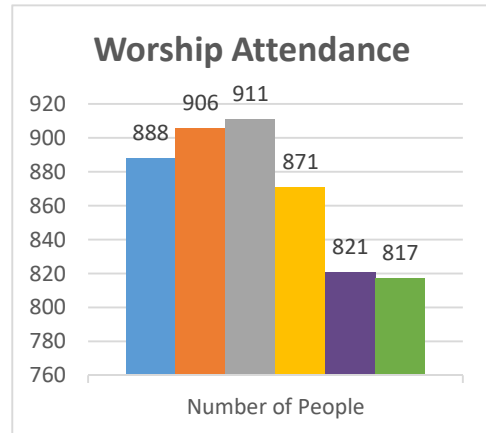

Trajectory of Key Indices

2011-2016

Conference:
Church:

Genesis
Batavia, Northgate

Status: Society