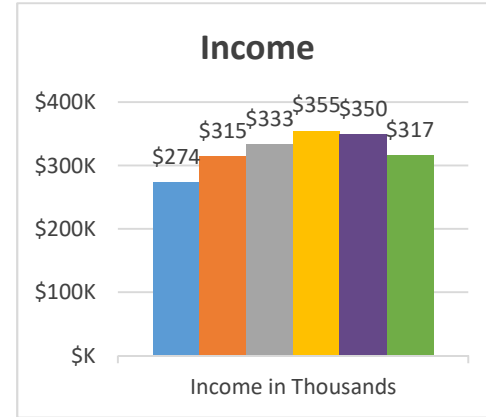

Status: Society

Trajectory of Key Indices

2011-2016

Conference:
Church:

Genesis
Wampsville, New Beginnings

Status: Society

Trajectory of Key Indices

2011-2016