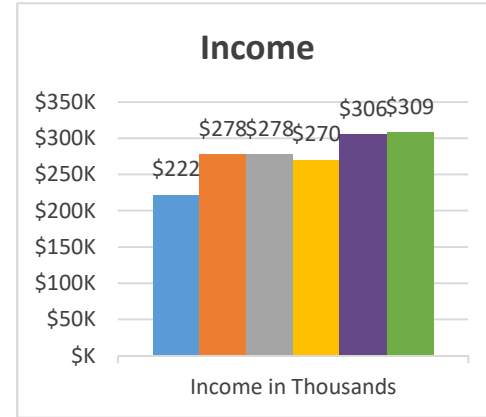

Trajectory of Key Indices

2011-2016

Conference:
Church:

Genesis
Warsaw, Valley Chapel

Status: Society