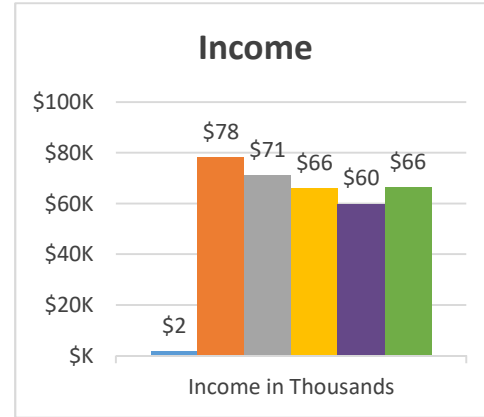

Genesis
Dansville

Status: Society

Trajectory of Key Indices

2011-2016

Conference:
Church:

Genesis
Cortland, Living Word

Status: Society

Trajectory of Key Indices