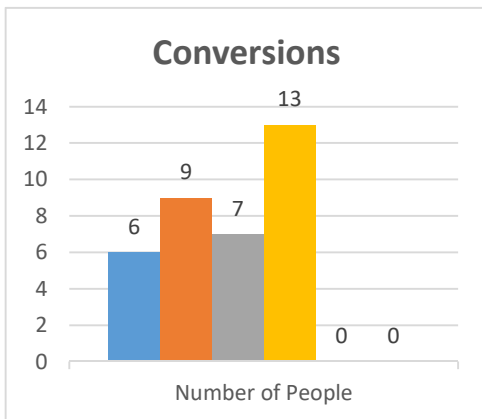

2011-2016

Conference:
Church:

Genesis
Webster, Crossroads Community

Status: Society

Trajectory of Key Indices

2011-2016

Conference:
Church:

Genesis
Warsaw, Valley Chapel

Status: Society

Trajectory of Key Indices

2011-2016

Conference:
Church:

Genesis
Wampsville, New Beginnings

Status: Society

Trajectory of Key Indices

2011-2016