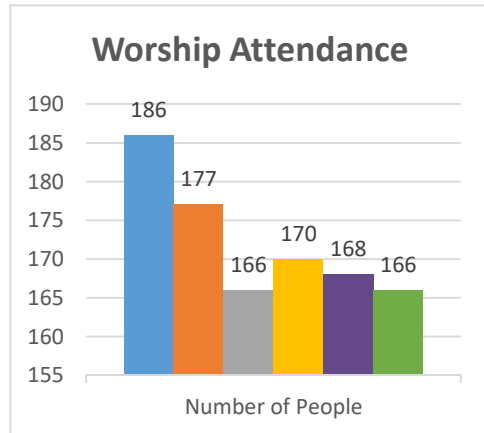

Trajectory of Key Indices

2011-2016

Conference:
Church:

Genesis
East Williamson

Status: Society