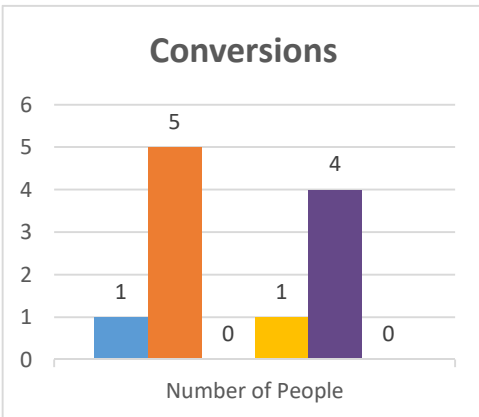

Trajectory of Key Indices

2011-2016

Conference:
Church:

Genesis
Buffalo, Cornerstone Community

Status: Society