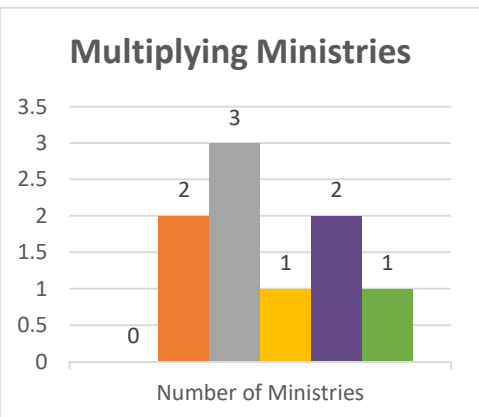

Trajectory of Key Indices

2011-2016

Conference:
Church:

Genesis
Binghamton, Hands of Hope Ministries

Status: Society