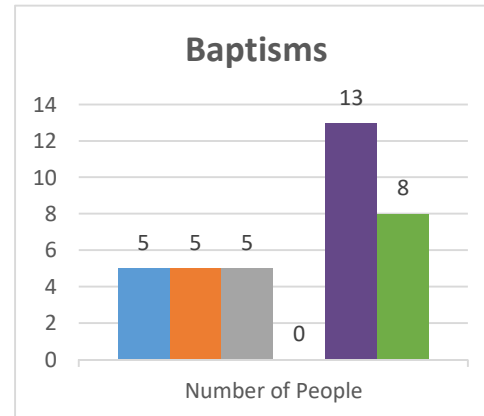

Trajectory of Key Indices

2011-2016

Conference:
Church:

Genesis
Buffalo, Nueva Vision

Status: Society