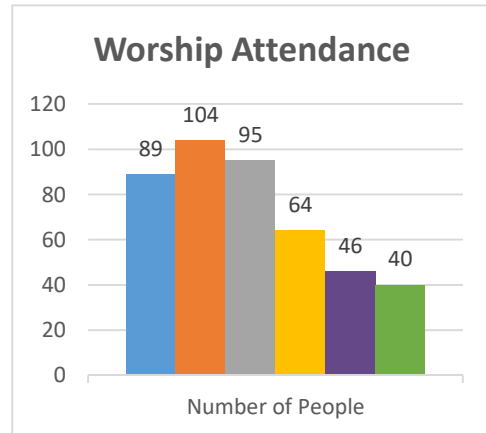

Genesis
Sayre, Encounter

Status: Society

Trajectory of Key Indices

2011-2016

Conference:
Church:

Genesis
Alton

Status: Society

Trajectory of Key Indices