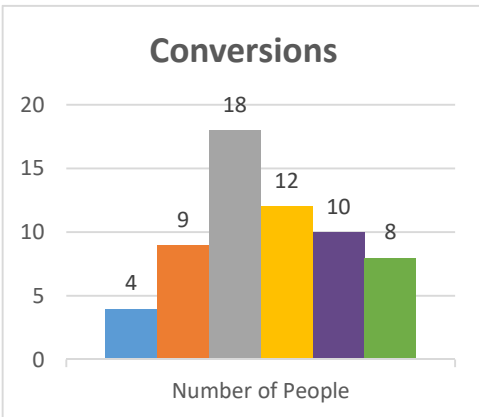

Conference:
Church:

Genesis
Buffalo, Cornerstone Community

Status: Society

Trajectory of Key Indices

2011-2016

Conference:
Church:

Genesis
Brocton, Hope Rising

Status: Society