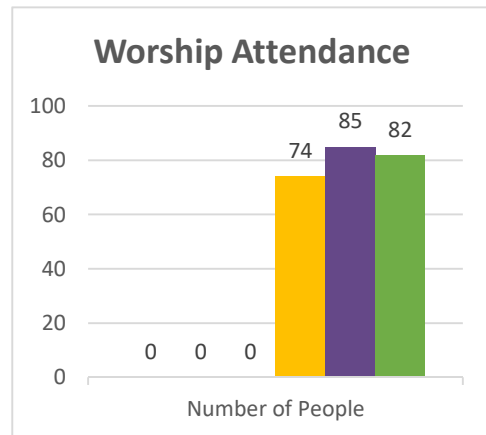

Trajectory of Key Indices

2011-2016

Conference:
Church:

Genesis
Rochester, Community of the Savior

Status: Society