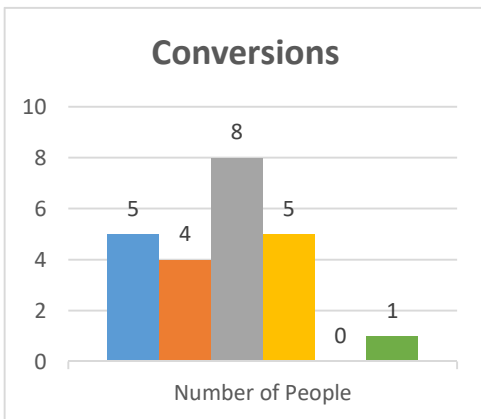

Trajectory of Key Indices

2011-2016

Conference:
Church:

Genesis
Jamestown, First

Status: Society