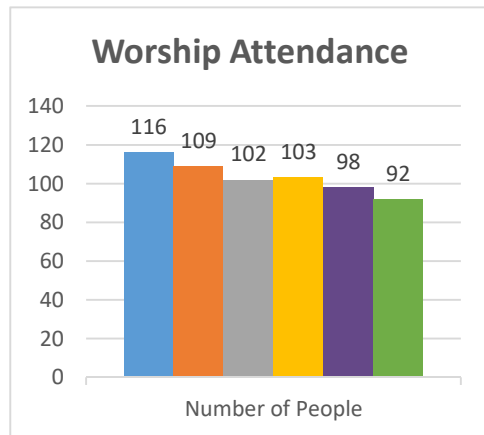

Trajectory of Key Indices

2011-2016

Conference:
Church:

Genesis
Cattaraugus, Roberts Memorial

Status: Society