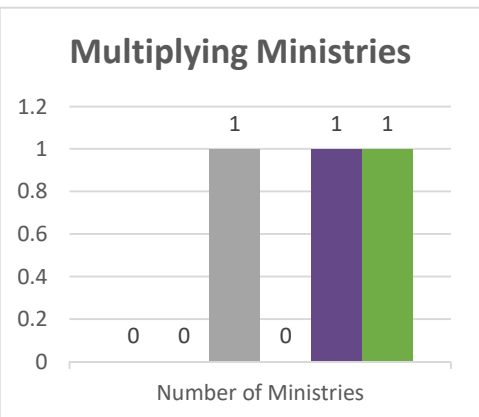

Trajectory of Key Indices

2011-2016

Conference:
Church:

Genesis
Ransomville

Status: Society