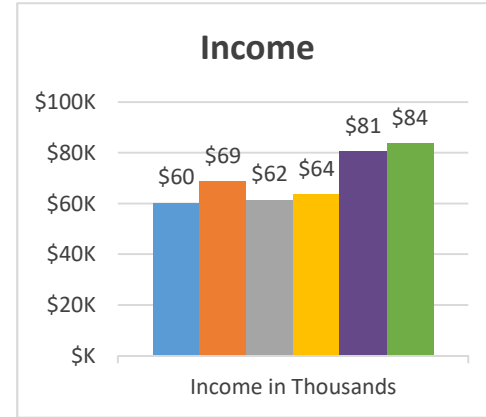

Status: Society

Trajectory of Key Indices

2011-2016

Conference:
Church:

Genesis
Rose

Status:

Society

Trajectory of Key Indices