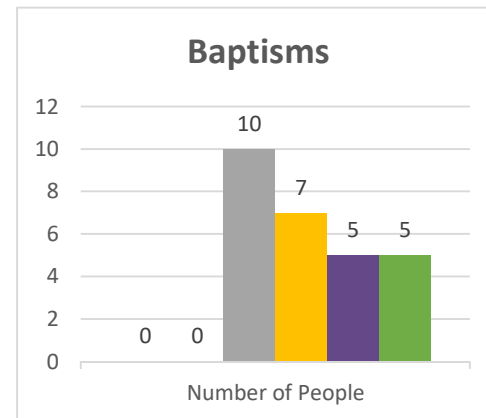

Genesis
Franklinville

Status: Society

Trajectory of Key Indices

2011-2016

Conference:
Church:

Genesis
Fairport, Eastside

Status: Society

Trajectory of Key Indices