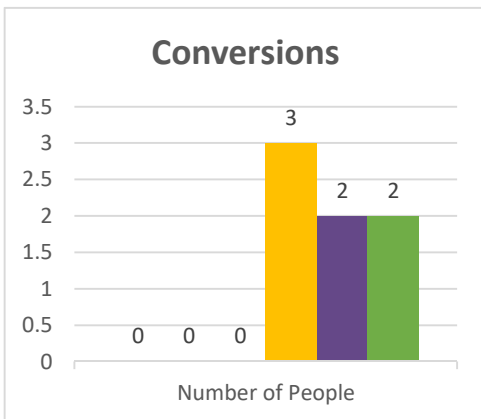

Trajectory of Key Indices

2011-2016

Conference:
Church:

Genesis
Rochester, Community of the Savior

Status: Society