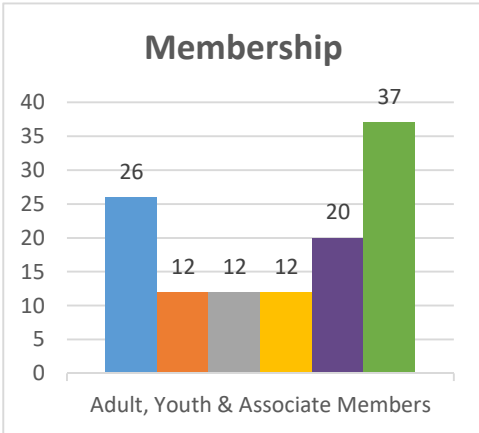

2011-2016

Conference:

Genesis

Status:

Society

Church:

Rochester, Heart & Soul Community

Trajectory of Key Indices