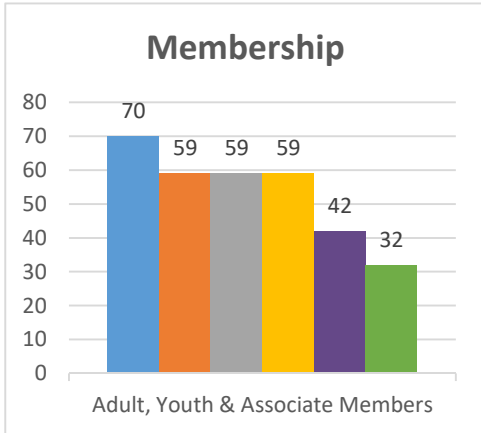

Genesis
Dansville

Status: Society

Trajectory of Key Indices

2011-2016

Conference:
Church:

Genesis
Cortland, Living Word

Status: Society

Trajectory of Key Indices