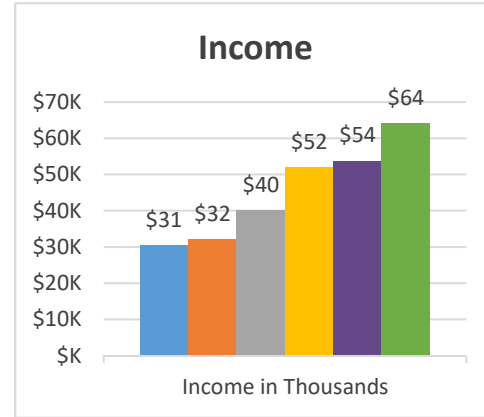

Status: Society

Trajectory of Key Indices

2011-2016

Conference:
Church:

Genesis
Perry, Hope Chapel

Status: Society

Trajectory of Key Indices

2011-2016