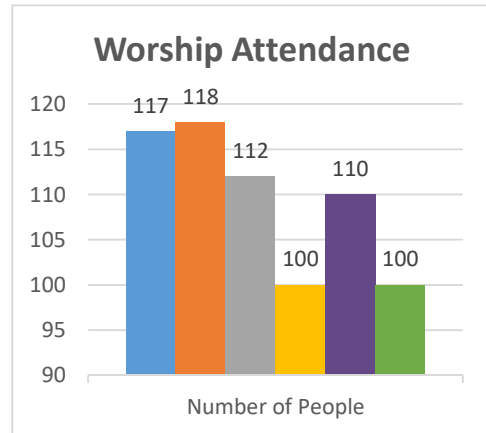

Trajectory of Key Indices

2011-2016

Conference:
Church:

Genesis
Binghamton, Hands of Hope Ministries

Status: Society