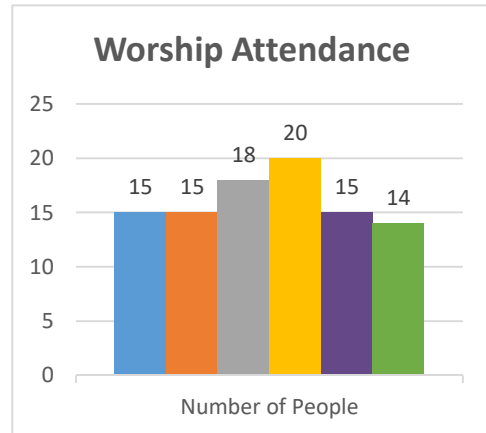

Trajectory of Key Indices

2011-2016

Conference:
Church:

Genesis
East Otto, Brooklyn

Status: Society