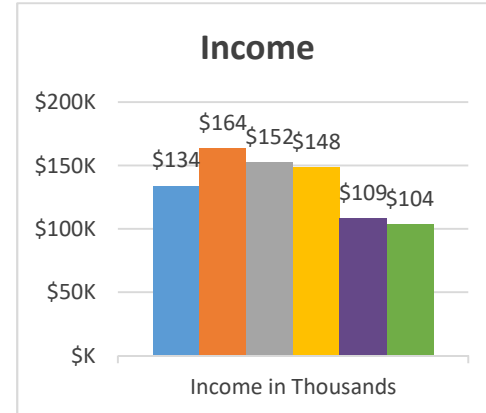

Conference:
Church:

Genesis
Norwich, Canasawacta Valley

Status: Society

Trajectory of Key Indices

2011-2016

Conference:
Church:

Genesis
North Tonawanda, Nash Road

Status: Society