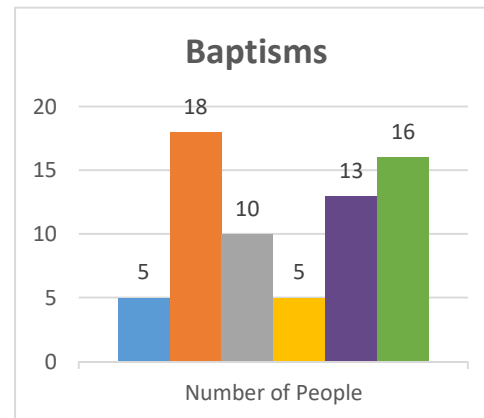

Trajectory of Key Indices

2011-2016

Conference:

Genesis

Status:

Society

Church:

Fredonia, Harvest Chapel