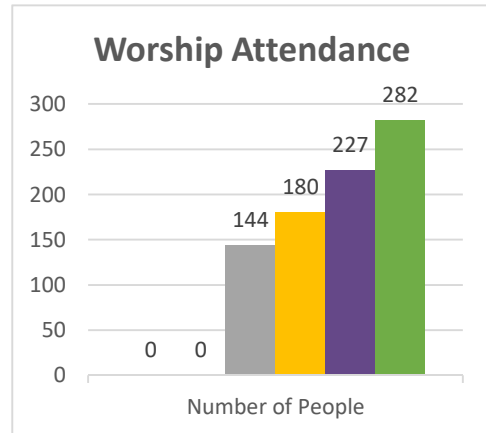

Status: Society

Trajectory of Key Indices

2011-2016

Conference:
Church:

Genesis
Buffalo, Epic

Status: Fellowship

Trajectory of Key Indices

2011-2016