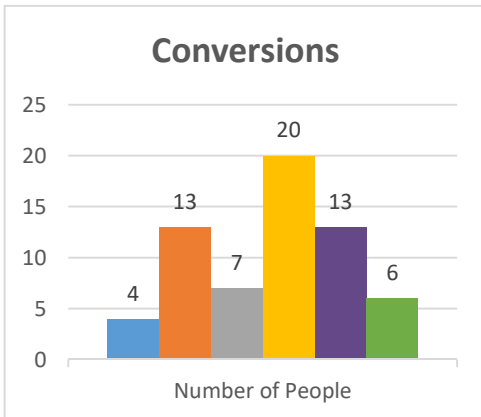

Trajectory of Key Indices

2011-2016

Conference:
Church:

Genesis
Franklinville

Status: Society