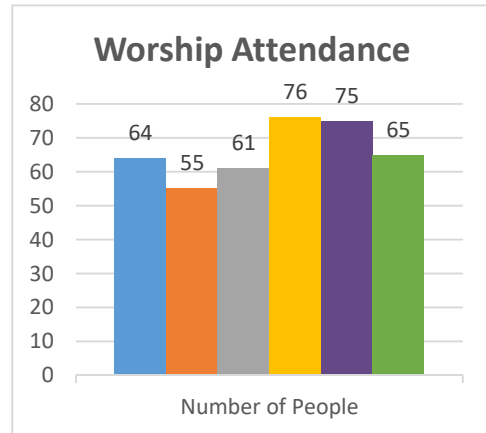

Trajectory of Key Indices

2011-2016

Conference:
Church:

Genesis
Niagara Falls, Colonial Heights

Status: Society