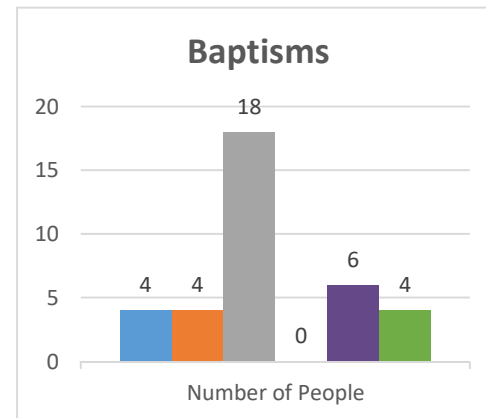

2011-2016

Conference:
Church:

Genesis
Endicott, New Life Ministries

Status: Society

Trajectory of Key Indices

2011-2016

Conference:
Church:

Genesis
Elmira, Hand in Hand

Status: Society

Trajectory of Key Indices

2011-2016

Conference:
Church:

Genesis
West Seneca, Living Faith

Status: Society

Trajectory of Key Indices

2011-2016