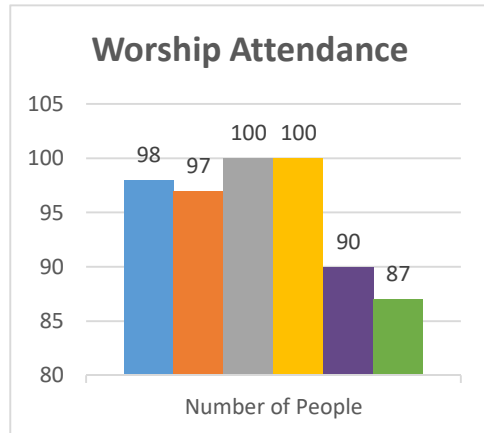

Trajectory of Key Indices

2011-2016

Conference:
Church:

Genesis
Franklinville

Status: Society