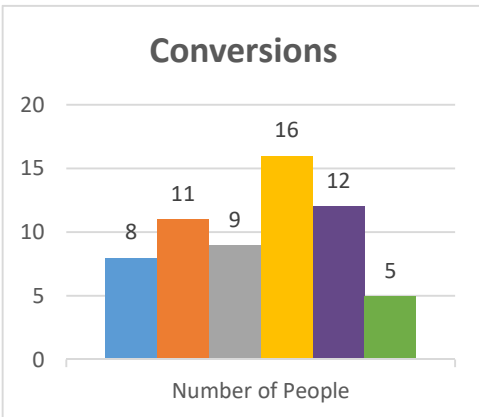

Trajectory of Key Indices

2011-2016

Conference:
Church:

Genesis
Brockport

Status: Society

Trajectory of Key Indices

2011-2016

Conference:
Church:

Genesis
Binghamton, Hands of Hope Ministries

Status: Society

Trajectory of Key Indices

2011-2016

Conference:
Church:

Genesis
Belfast

Status:

Society