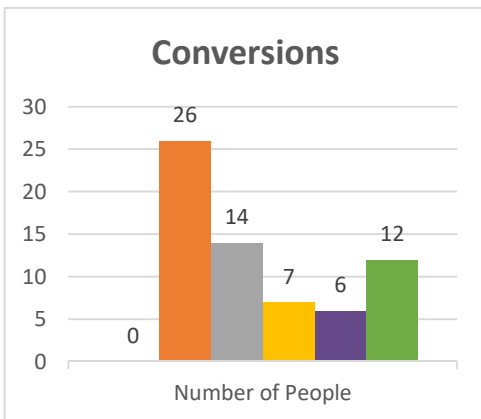

Status: Society

Trajectory of Key Indices

2011-2016

Conference:
Church:

Genesis
Wampsville, New Beginnings

Status: Society

Trajectory of Key Indices

2011-2016

Conference:
Church:

Genesis
Binghamton, LifeQuest Community

Status: Society

Trajectory of Key Indices

2011-2016

Conference:
Church:

Genesis
Tonawanda, First

Status: Society