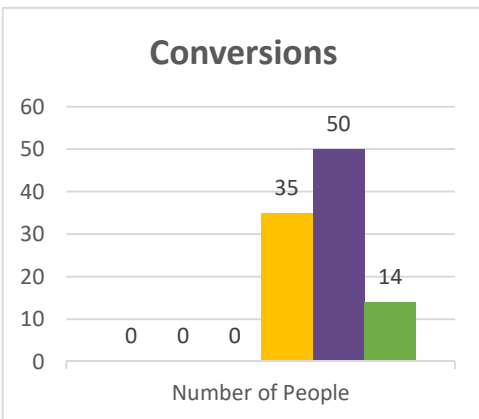

Genesis
Binghamton, Hands of Hope Ministries

Status: Society

Trajectory of Key Indices

2011-2016

Conference:
Church:

Genesis
Belfast

Status:

Society

Trajectory of Key Indices

2011-2016

Conference:
Church:

Genesis
Batavia, Northgate

Status: Society

Trajectory of Key Indices

2011-2016

Conference:
Church:

Genesis
Sayre, Encounter

Status: Society

Trajectory of Key Indices

2011-2016

Conference:
Church:

Genesis
Alton

Status: Society

Trajectory of Key Indices