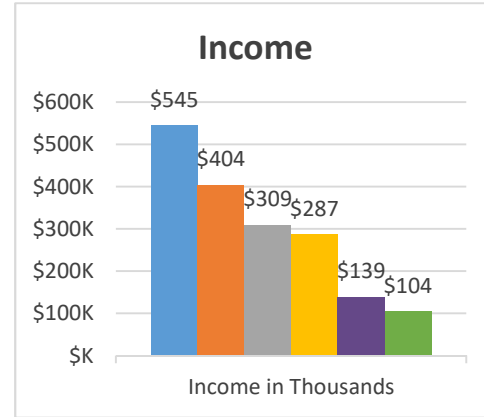

Genesis
Niagara Falls, Colonial Heights

Status: Society

Trajectory of Key Indices

2011-2016

Conference:
Church:

Genesis
Liverpool, Walk of Faith

Status: Society

Trajectory of Key Indices