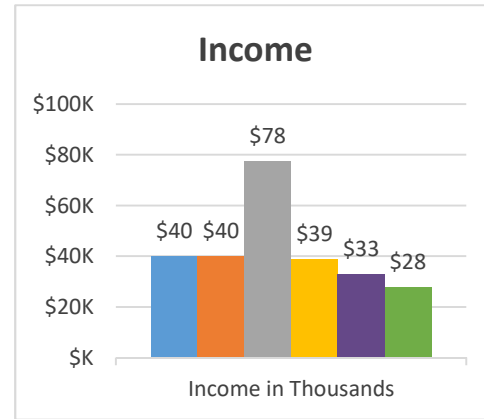

Status:

Society

Trajectory of Key Indices

2011-2016

Conference:
Church:

Genesis
Gowanda

Status: Society

Trajectory of Key Indices