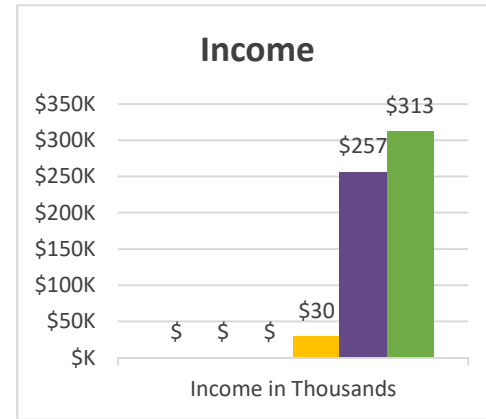

Genesis
Sayre, Encounter

Status: Society

Trajectory of Key Indices

2011-2016

Conference:
Church:

Genesis
Alton

Status: Society

Trajectory of Key Indices