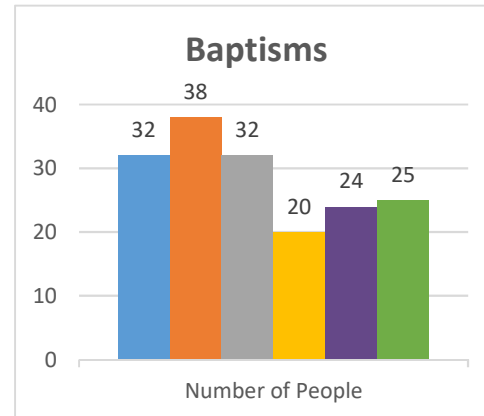

2011-2016

Conference:
Church:

Genesis
Albion, First

Status: Society

Trajectory of Key Indices

2011-2016

Conference: Genesis
Church: Akron

Status: Society