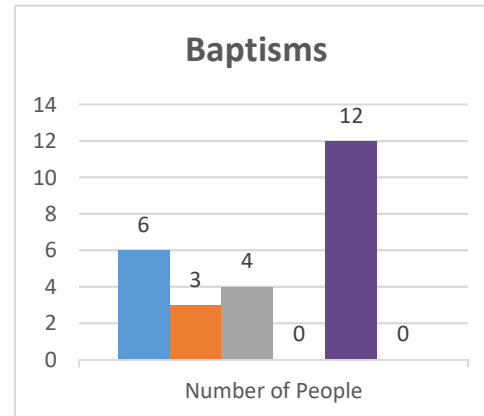

Trajectory of Key Indices

2011-2016

Conference:
Church:

Genesis
Rochester, New Hope

Status: Society

Trajectory of Key Indices

2011-2016

Conference:
Church: