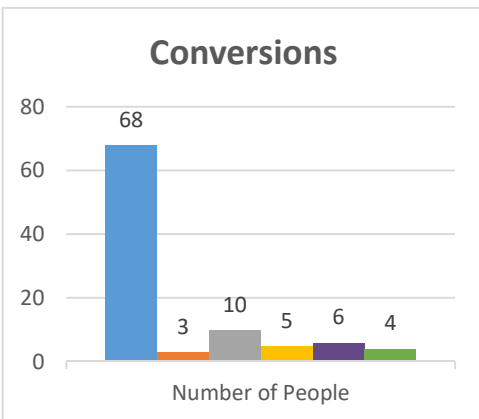

Genesis
Sayre, Encounter

Status: Society

Trajectory of Key Indices

2011-2016

Conference:
Church:

Genesis
Alton

Status: Society

Trajectory of Key Indices

2011-2016

Conference:

Genesis

Status:

Society

Church:

Allegany, Creekside Chapel

Trajectory of Key Indices