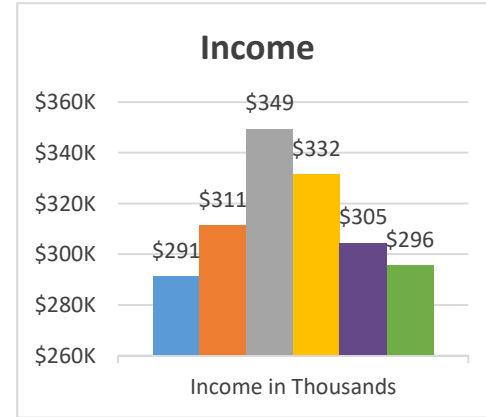

Trajectory of Key Indices

2011-2016

Conference:
Church:

Genesis
Yorkshire

Status: Society