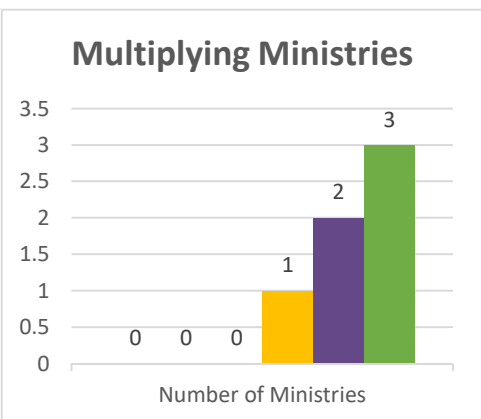

Trajectory of Key Indices

2011-2016

Conference:
Church:

Genesis
Cattaraugus, Roberts Memorial

Status: Society