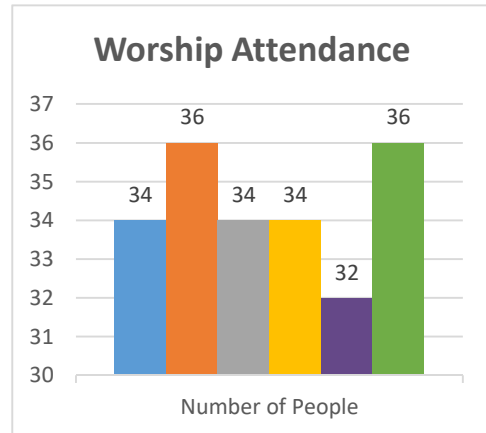

Genesis
Syracuse African

Status: Society

Trajectory of Key Indices

2011-2016

Conference:
Church:

Genesis
St Regis Falls

Status: Society

Trajectory of Key Indices