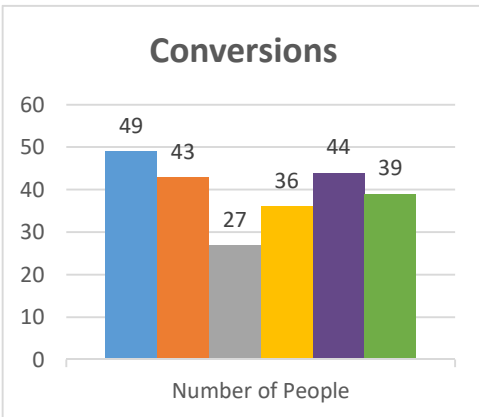

Status: Society

Trajectory of Key Indices

2011-2016

Conference:
Church:

Genesis
West Seneca, Living Faith

Status: Society

Trajectory of Key Indices

2011-2016

Conference:
Church:

Genesis
East Williamson

Status: Society

Trajectory of Key Indices

2011-2016

Conference:
Church:

Genesis
East Randolph, Faith Lighthouse Chapel

Status: Fellowship