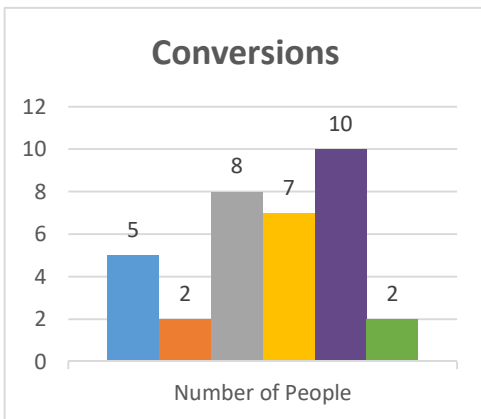

Status:

Society

Trajectory of Key Indices

2011-2016

Conference:
Church:

Genesis
Gowanda

Status: Society

Trajectory of Key Indices

2011-2016

Conference:
Church:

Genesis
Gerry

Status:

Society

Trajectory of Key Indices

2011-2016

Conference: