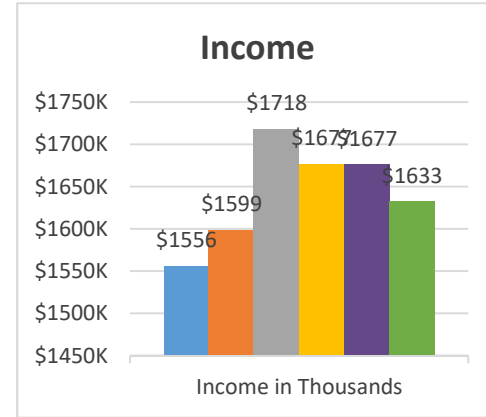

Trajectory of Key Indices

2011-2016

Conference:

Genesis

Status:

Society

Church:

North Chili, Pearce Memorial