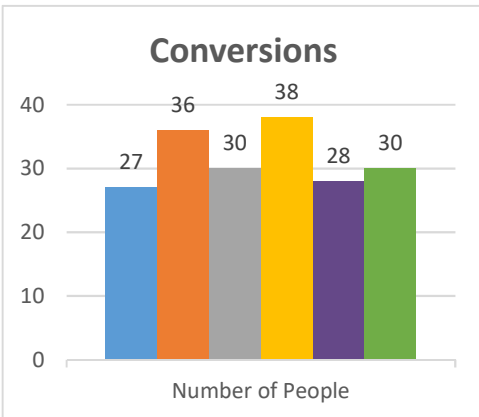

2011-2016

Conference:

Genesis

Status:

Society

Church:

Allegany, Creekside Chapel

Trajectory of Key Indices

2011-2016

Conference:
Church:

Genesis
Albion, First

Status: Society

Trajectory of Key Indices

2011-2016

Conference: Genesis
Church: Akron

Status: Society

Trajectory of Key Indices

2011-2016

Conference: Genesis
Church: Genesis Conference

Status: Conference Office