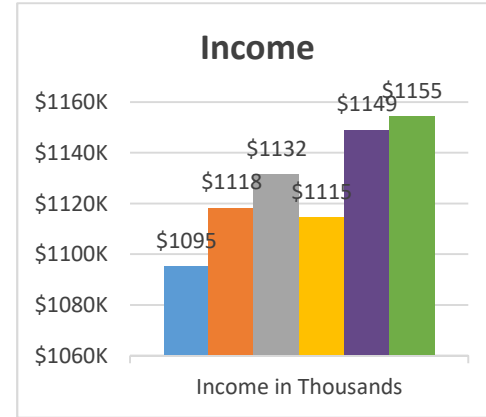

Trajectory of Key Indices

2011-2016

Conference:
Church:

Genesis
Batavia, Northgate

Status: Society