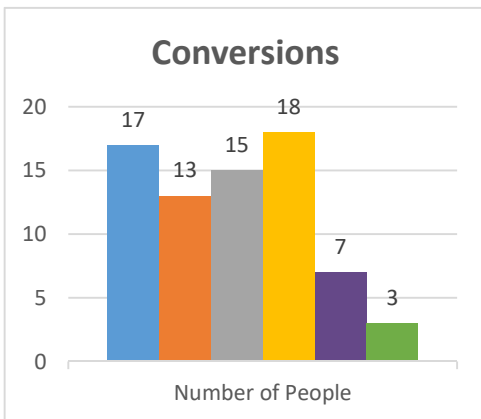

Conference:
Church:

Genesis
Norwich, Canasawacta Valley

Status: Society

Trajectory of Key Indices

2011-2016

Conference:
Church:

Genesis
North Tonawanda, Nash Road

Status: Society