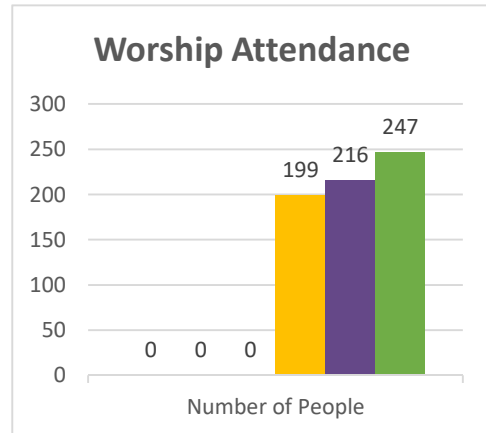

Genesis
Sayre, Encounter

Status: Society

Trajectory of Key Indices

2011-2016

Conference:
Church:

Genesis
Alton

Status: Society

Trajectory of Key Indices