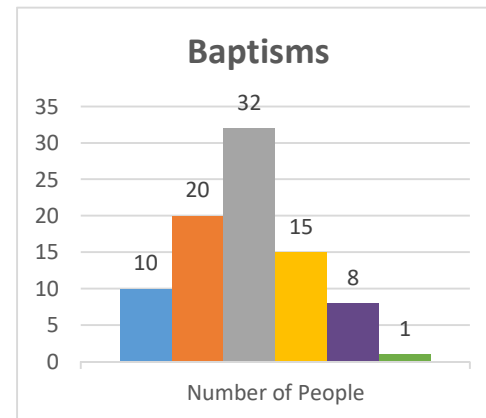

Status:

Society

Trajectory of Key Indices

2011-2016

Conference:
Church:

Genesis
Gowanda

Status: Society

Trajectory of Key Indices