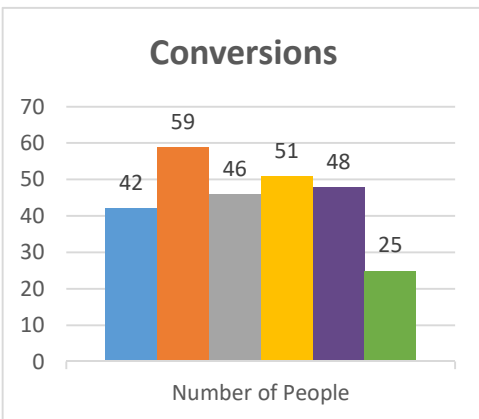

Trajectory of Key Indices

2011-2016

Conference:

Genesis

Status:

Society

Church:

North Chili, Pearce Memorial