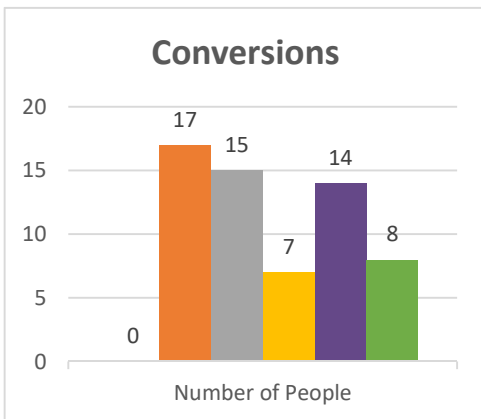

Genesis

Status:

Society

Church:

Fredonia, Harvest Chapel

Trajectory of Key Indices

2011-2016

Conference:
Church:

Genesis
Franklinville

Status: Society

Trajectory of Key Indices

2011-2016

Conference:
Church:

Genesis
Fairport, Eastside

Status: Society

Trajectory of Key Indices