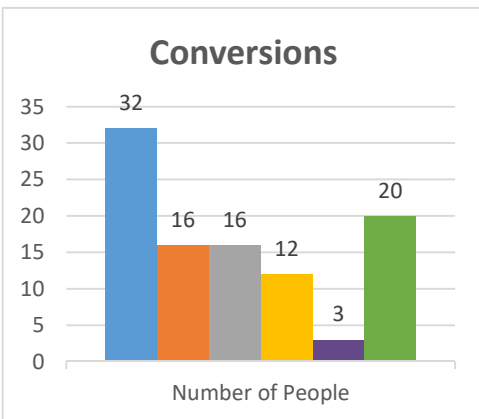

Trajectory of Key Indices

2011-2016

Conference:
Church:

Genesis
Norwich, Canasawacta Valley

Status: Society