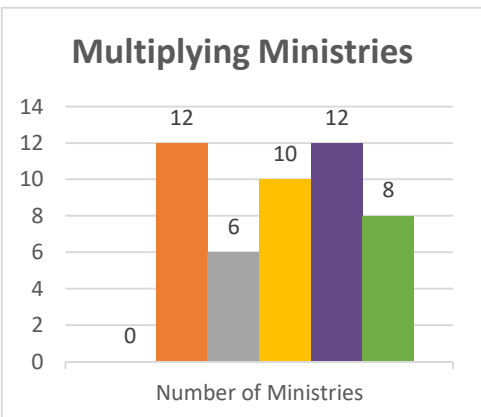

Trajectory of Key Indices

2011-2016

Conference:
Church:

Genesis
Endicott, New Life Ministries

Status: Society