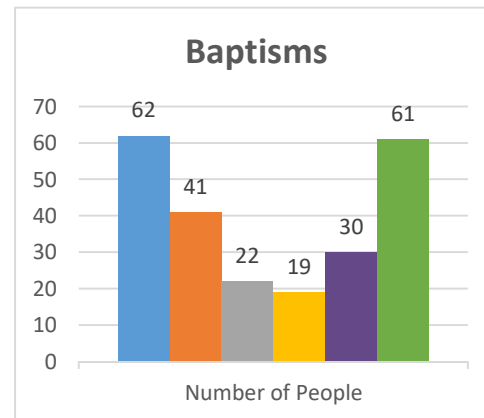

Trajectory of Key Indices

2011-2016

Conference:
Church:

Genesis
Palmyra, Cross Creek

Status: Society