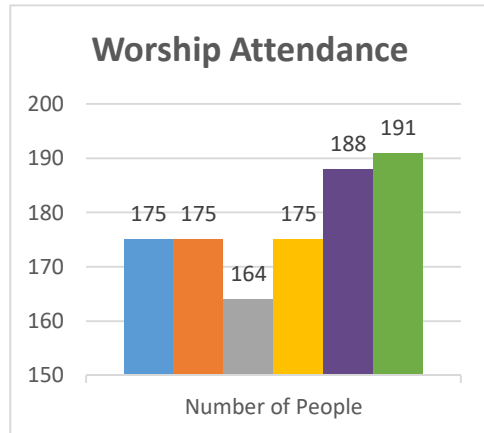

Conference:
Church:

Genesis
Binghamton, LifeQuest Community

Status: Society

Trajectory of Key Indices

2011-2016

Conference:
Church:

Genesis
Tonawanda, First

Status: Society