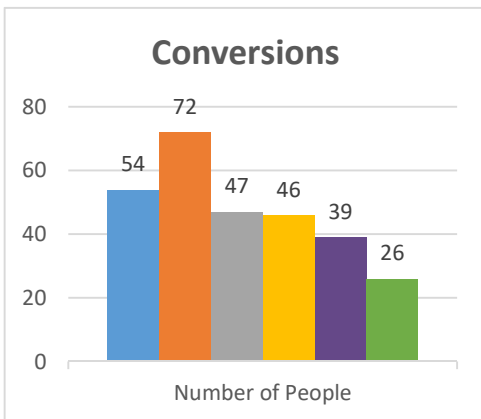

Trajectory of Key Indices

2011-2016

Conference:
Church:

Genesis
Brockport

Status: Society