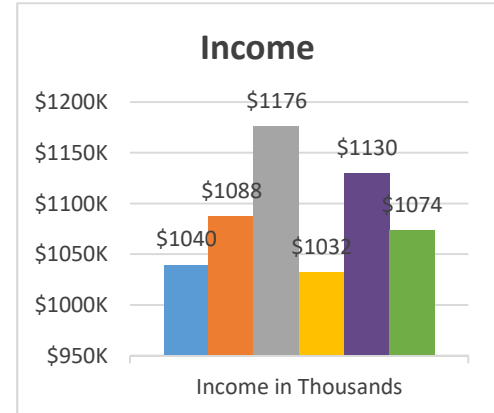

Trajectory of Key Indices

2011-2016

Conference:
Church:

Genesis
Endicott, New Life Ministries

Status: Society