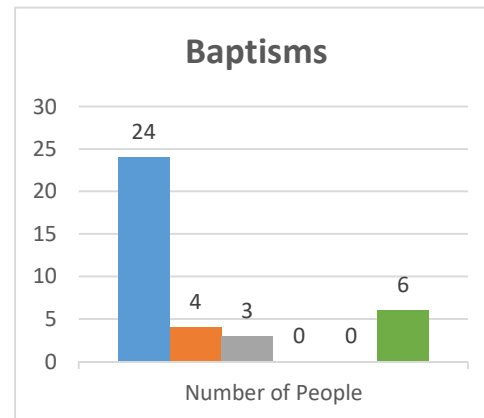

Genesis
Niagara Falls, Colonial Heights

Status: Society

Trajectory of Key Indices

2011-2016

Conference:
Church:

Genesis
Liverpool, Walk of Faith

Status: Society

Trajectory of Key Indices