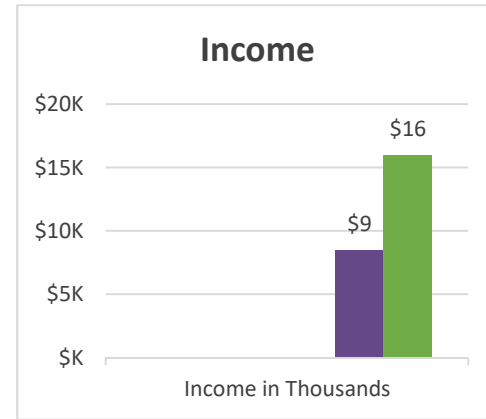

Trajectory of Key Indices

2011-2016

Conference:
Church:

Genesis
Syracuse African

Status: Society