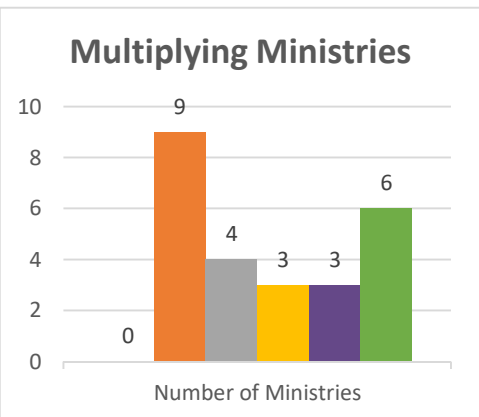

Trajectory of Key Indices

2011-2016

Conference:
Church:

Genesis
Gerry

Status:

Society