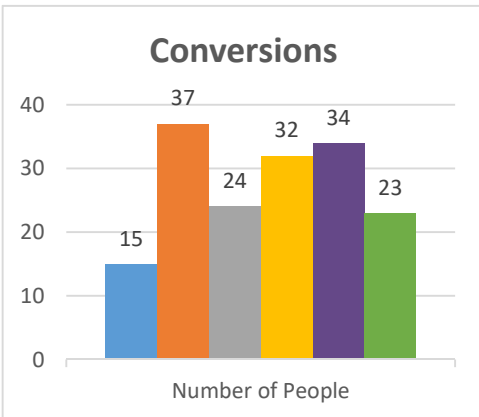

Trajectory of Key Indices

2011-2016

Conference:
Church:

Genesis
Albion, First

Status: Society