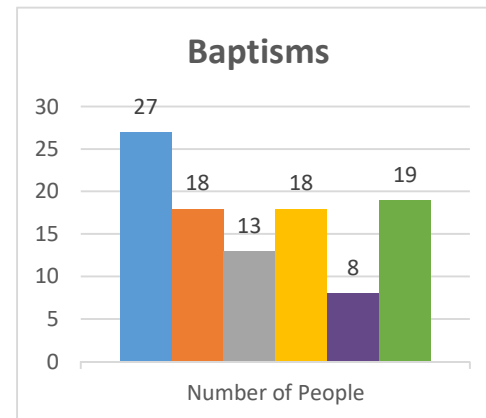

Trajectory of Key Indices

2011-2016

Conference:

Genesis

Status:

Society

Church:

North Chili, Pearce Memorial