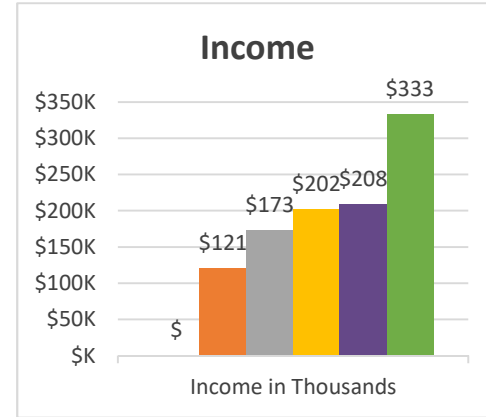

Genesis
Franklinville

Status: Society

Trajectory of Key Indices

2011-2016

Conference:
Church:

Genesis
Fairport, Eastside

Status: Society

Trajectory of Key Indices