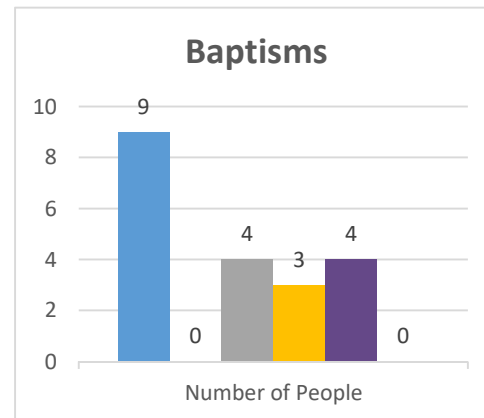

Trajectory of Key Indices

2011-2016

Conference:
Church:

Genesis
Jamestown, First

Status: Society