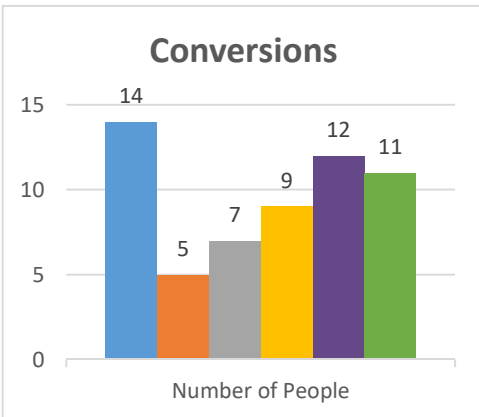

Conference:
Church:

Genesis
Binghamton, LifeQuest Community

Status: Society

Trajectory of Key Indices

2011-2016

Conference:
Church:

Genesis
Tonawanda, First

Status: Society

Trajectory of Key Indices

2011-2016

Conference:
Church:

Genesis
Syracuse, New Life Community

Status: Society

Trajectory of Key Indices

2011-2016

Conference:
Church: