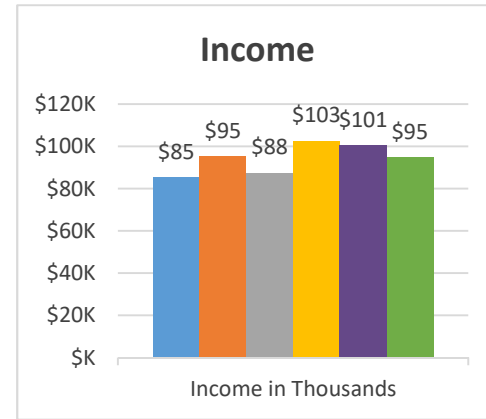

Trajectory of Key Indices

2011-2016

Conference:
Church:

Genesis
Webster, Crossroads Community

Status: Society