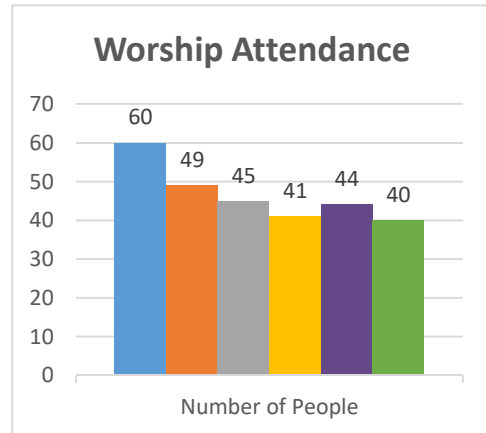

Status: Society

Trajectory of Key Indices

2011-2016

Conference:
Church:

Genesis
Rose

Status:

Society

Trajectory of Key Indices