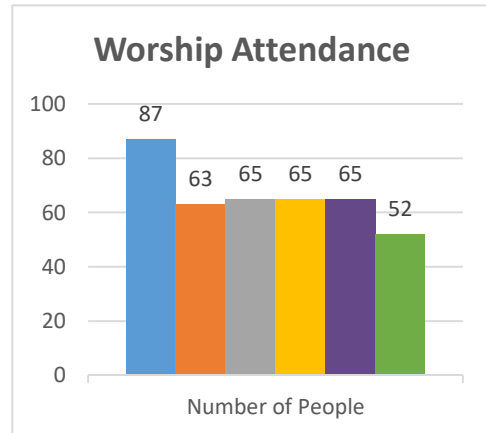

Trajectory of Key Indices

2011-2016

Conference:
Church:

Genesis
Dansville

Status: Society