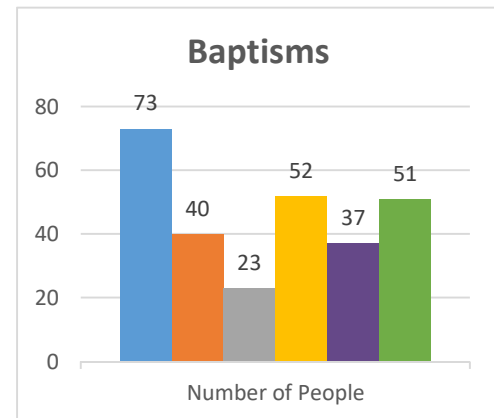

Trajectory of Key Indices

2011-2016

Conference:
Church:

Genesis
Endicott, New Life Ministries

Status: Society