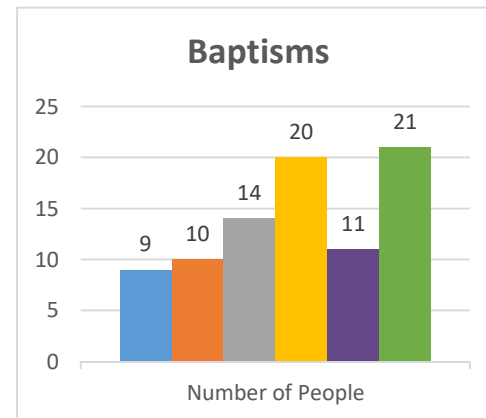

Trajectory of Key Indices

2011-2016

Conference:
Church:

Genesis
Brockport

Status: Society