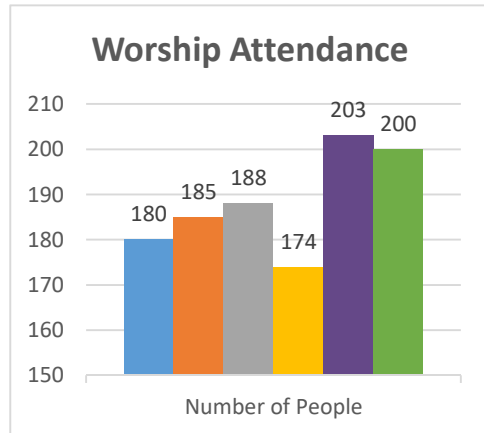

Trajectory of Key Indices

2011-2016

Conference:
Church:

Genesis
Albion, First

Status: Society