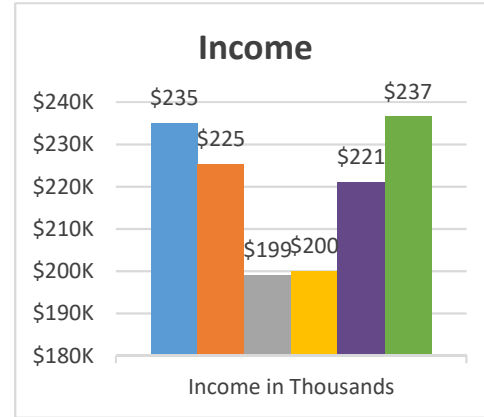

Trajectory of Key Indices

2011-2016

Conference:
Church:

Genesis
Rochester, New Hope

Status: Society

Trajectory of Key Indices

2011-2016

Conference:
Church: