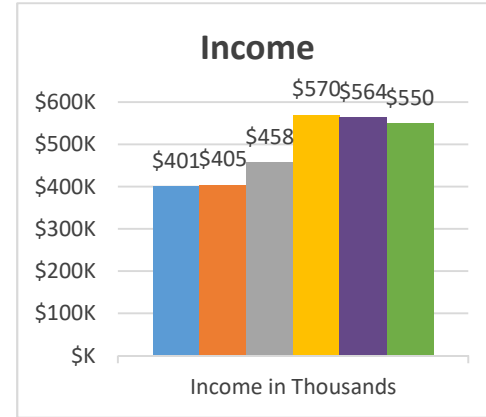

Status:

Society

Trajectory of Key Indices

2011-2016

Conference:
Church:

Genesis
Gowanda

Status: Society

Trajectory of Key Indices