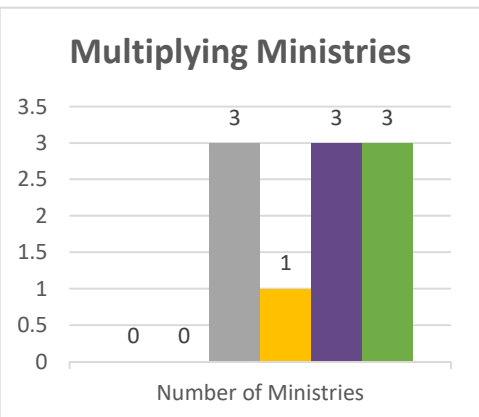

Trajectory of Key Indices

2011-2016

Conference:

Genesis

Status:

Society

Church:

North Chili, Pearce Memorial