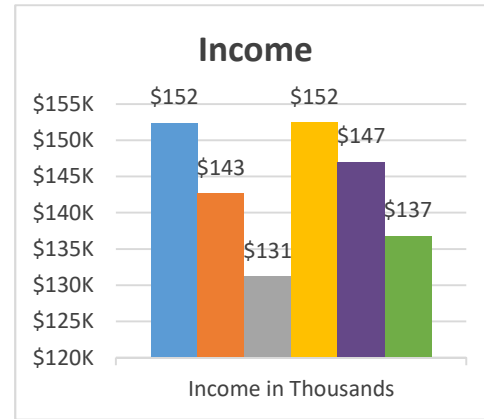

Trajectory of Key Indices

2011-2016

Conference:
Church:

Genesis
Cattaraugus, Roberts Memorial

Status: Society