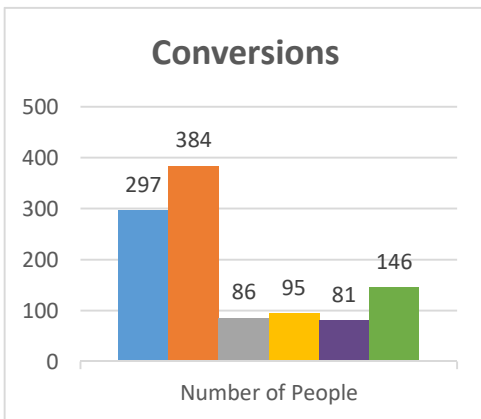

Status: Society

Trajectory of Key Indices

2011-2016

Conference:
Church:

Genesis
Perry, Hope Chapel

Status: Society

Trajectory of Key Indices

2011-2016

Conference:
Church:

Genesis
Parma, Crosspoint

Status: Society

Trajectory of Key Indices

2011-2016

Conference:
Church:

Genesis
Palmyra, Cross Creek

Status: Society

Trajectory of Key Indices

2011-2016

Conference:
Church:

Genesis
Norwood

Status:

Society

Trajectory of Key Indices

2011-2016