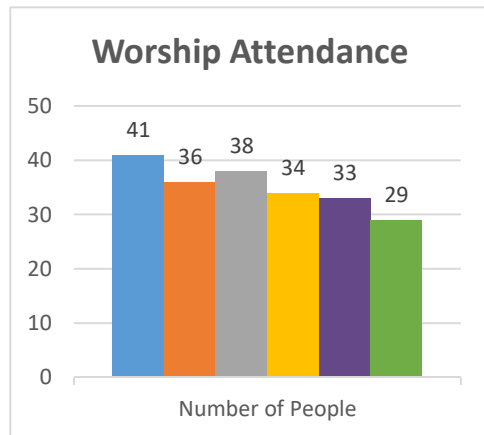

Status:

Society

Trajectory of Key Indices

2011-2016

Conference:
Church:

Genesis
Gowanda

Status: Society

Trajectory of Key Indices