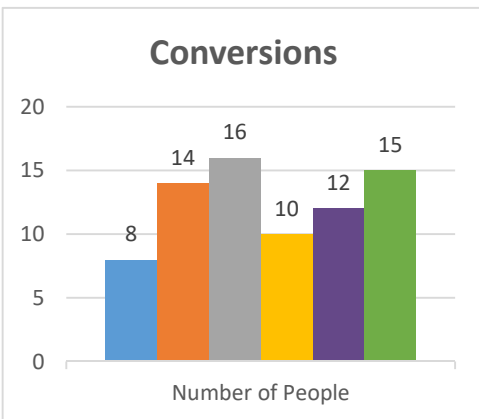

Trajectory of Key Indices

2011-2016

Conference:

Genesis

Status:

Society

Church:

Fredonia, Harvest Chapel