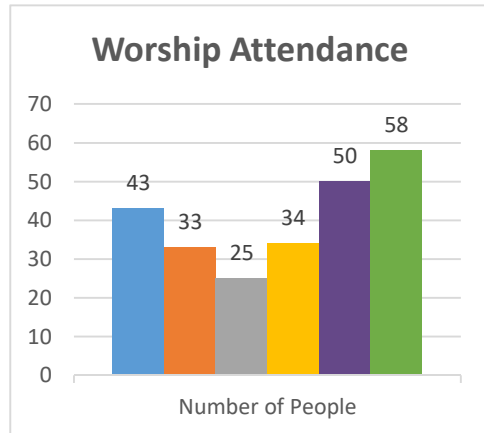

Status: Society

Trajectory of Key Indices

2011-2016

Conference:
Church:

Genesis
Perry, Hope Chapel

Status: Society

Trajectory of Key Indices

2011-2016