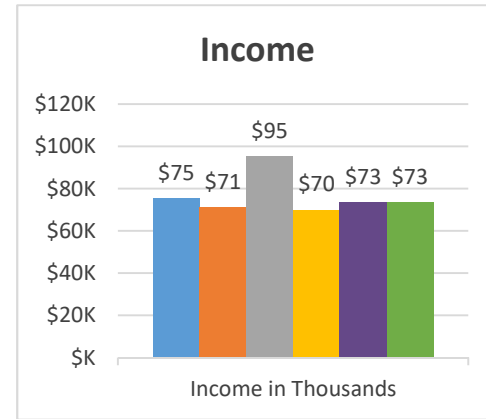

Genesis
Dansville

Status: Society

Trajectory of Key Indices

2011-2016

Conference:
Church:

Genesis
Cortland, Living Word

Status: Society

Trajectory of Key Indices