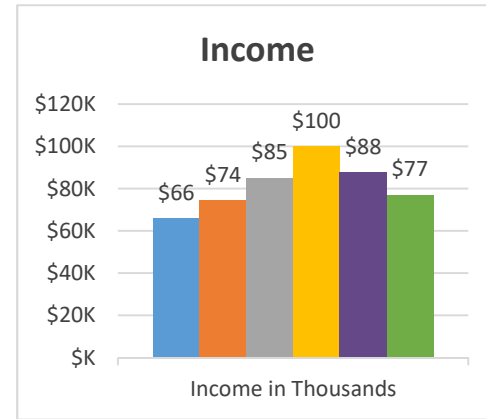

Status: Society

Trajectory of Key Indices

2011-2016

Conference:
Church:

Genesis
West Seneca, Living Faith

Status: Society

Trajectory of Key Indices

2011-2016