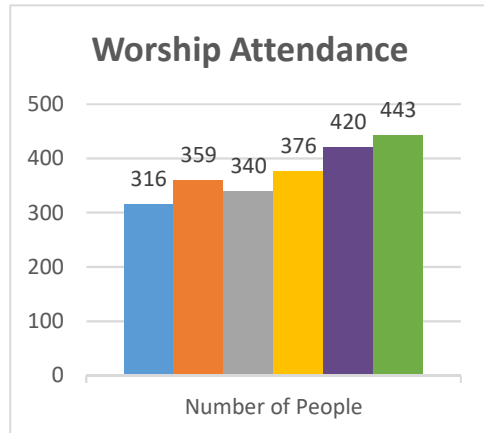

2011-2016

Conference:
Church:

Genesis
Albion, First

Status: Society

Trajectory of Key Indices

2011-2016

Conference: Genesis
Church: Akron

Status: Society