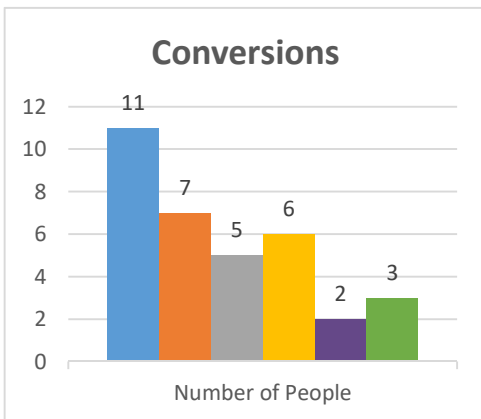

Genesis
Sayre, Encounter

Status: Society

Trajectory of Key Indices

2011-2016

Conference:
Church:

Genesis
Alton

Status: Society

Trajectory of Key Indices

2011-2016

Conference:

Genesis

Status:

Society

Church:

Allegany, Creekside Chapel

Trajectory of Key Indices