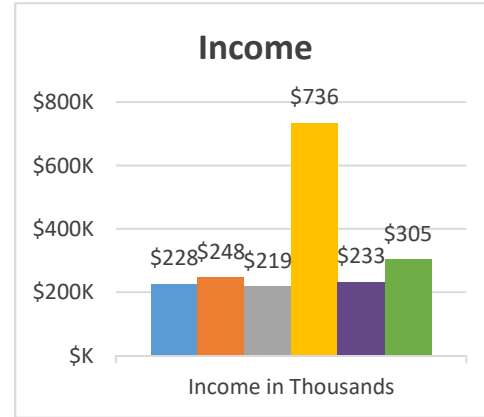

Trajectory of Key Indices

2011-2016

Conference:
Church:

Genesis
East Williamson

Status: Society