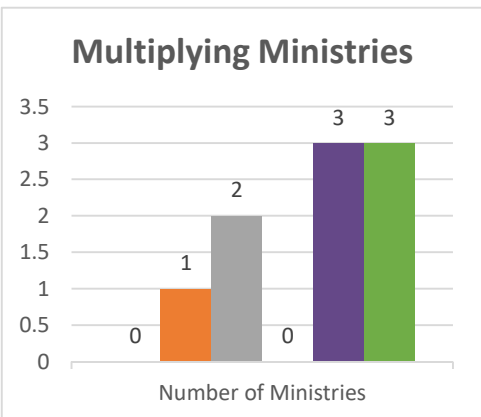

Conference:
Church:

Genesis
Norwich, Canasawacta Valley

Status: Society

Trajectory of Key Indices

2011-2016

Conference:
Church:

Genesis
North Tonawanda, Nash Road

Status: Society