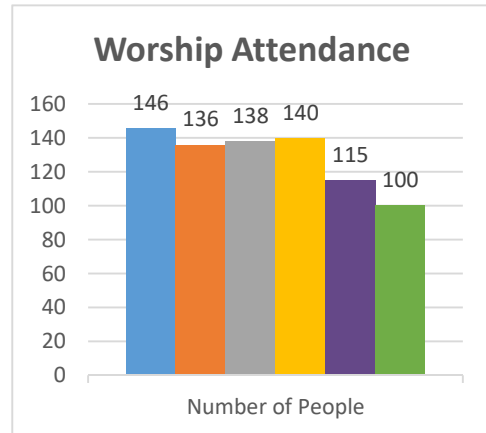

Trajectory of Key Indices

2011-2016

Conference:
Church:

Genesis
Gerry

Status:

Society