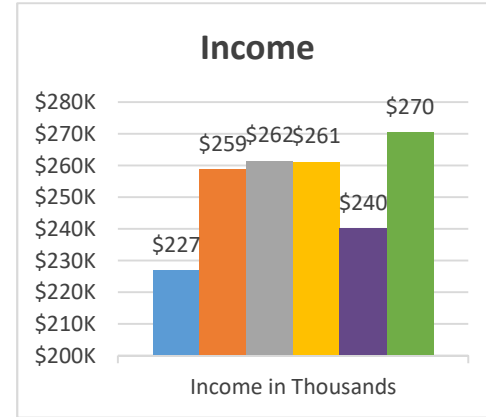

2011-2016

Conference:

Genesis

Status:

Society

Church:

Rochester, Park Ridge

Trajectory of Key Indices