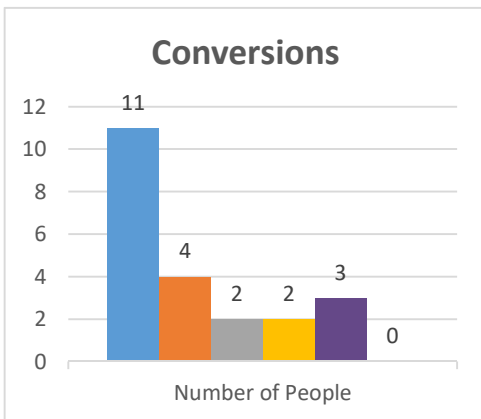

Trajectory of Key Indices

2011-2016

Conference:
Church:

Genesis
Parma, Crosspoint

Status: Society