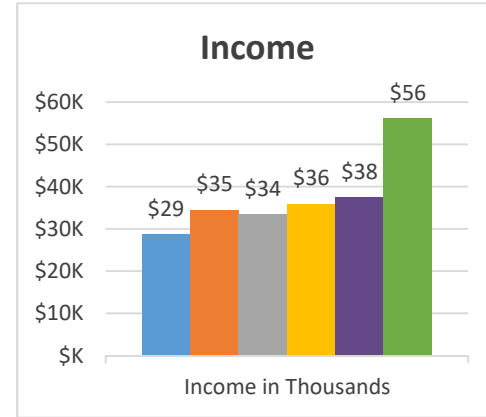

Genesis
Syracuse African

Status: Society

Trajectory of Key Indices

2011-2016

Conference:
Church:

Genesis
St Regis Falls

Status: Society

Trajectory of Key Indices