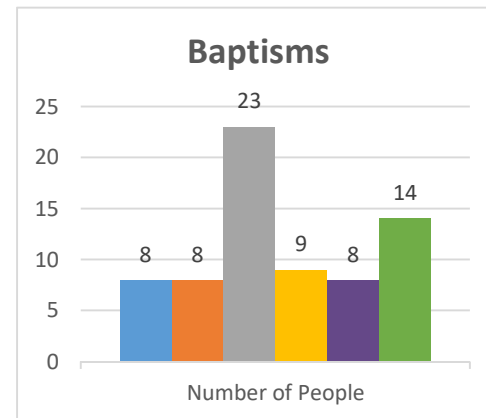

Trajectory of Key Indices

2011-2016

Conference:
Church:

Genesis
Warsaw, Valley Chapel

Status: Society