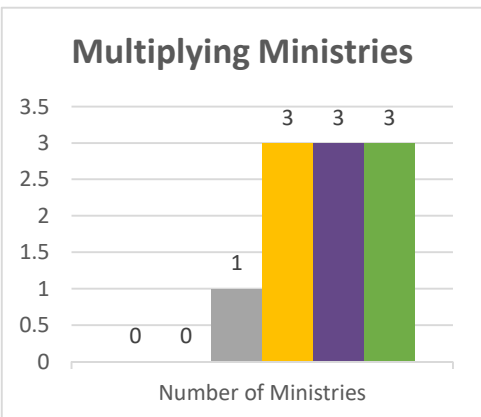

Genesis
Franklinville

Status: Society

Trajectory of Key Indices

2011-2016

Conference:
Church:

Genesis
Fairport, Eastside

Status: Society

Trajectory of Key Indices