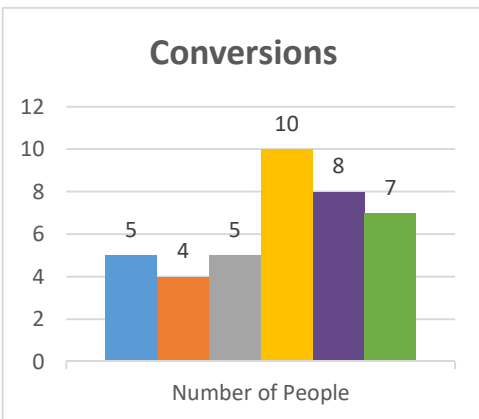

Status: Society

Trajectory of Key Indices

2011-2016

Conference:
Church:

Genesis
Rose

Status:

Society

Trajectory of Key Indices

2011-2016

Conference:

Genesis

Status:

Society

Church:

Rochester, Park Ridge

Trajectory of Key Indices

2011-2016

Conference:

Genesis

Status:

Society

Church:

Rochester, Heart & Soul Community

Trajectory of Key Indices