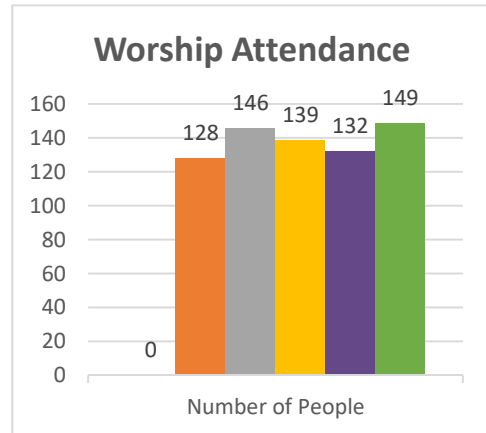

Genesis
Franklinville

Status: Society

Trajectory of Key Indices

2011-2016

Conference:
Church:

Genesis
Fairport, Eastside

Status: Society

Trajectory of Key Indices