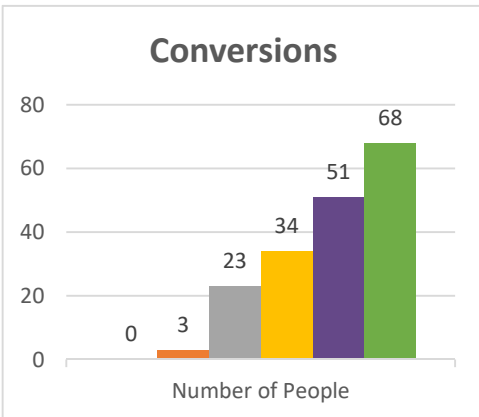

2011-2016

Conference:
Church:

Genesis
Cattaraugus, Roberts Memorial

Status: Society

Trajectory of Key Indices

2011-2016

Conference:
Church:

Genesis
Buffalo, Nueva Vision

Status: Society

Trajectory of Key Indices

2011-2016

Conference:
Church:

Genesis
Buffalo, Epic

Status: Fellowship

Trajectory of Key Indices

2011-2016