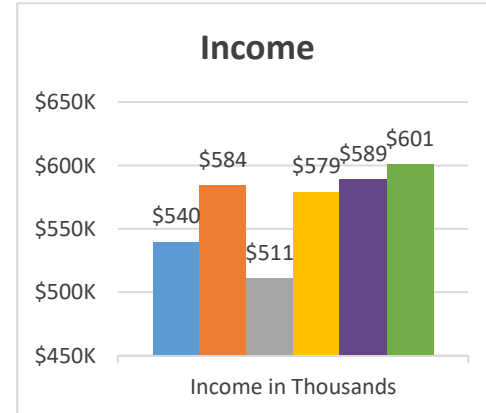

Trajectory of Key Indices

2011-2016

Conference:
Church:

Genesis
Brockport

Status: Society