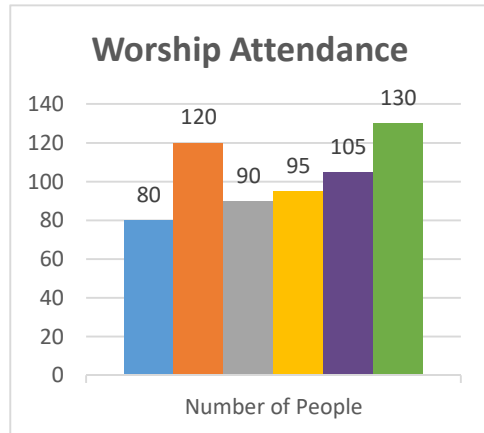

Trajectory of Key Indices

2011-2016

Conference:
Church:

Genesis
Buffalo, Nueva Vision

Status: Society