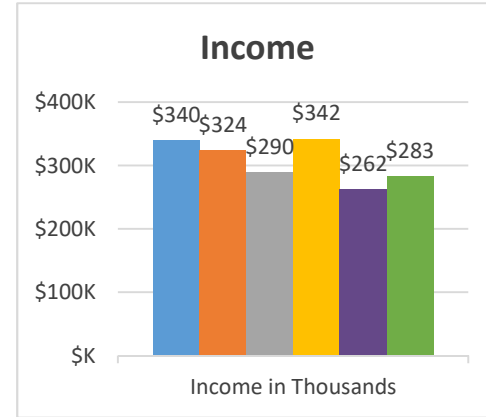

Trajectory of Key Indices

2011-2016

Conference:
Church:

Genesis
Gerry

Status:

Society