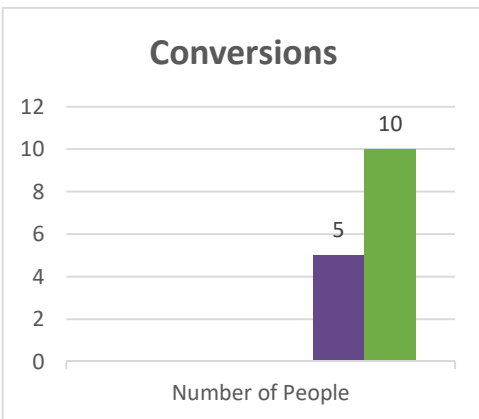

Conference:
Church:

Genesis
Binghamton, LifeQuest Community

Status: Society

Trajectory of Key Indices

2011-2016

Conference:
Church:

Genesis
Tonawanda, First

Status: Society

Trajectory of Key Indices

2011-2016

Conference:
Church:

Genesis
Syracuse, New Life Community

Status: Society

Trajectory of Key Indices

2011-2016

Conference:
Church:

Genesis
Syracuse African

Status: Society

Trajectory of Key Indices

2011-2016

Conference:
Church:

Genesis
St Regis Falls

Status: Society

Trajectory of Key Indices