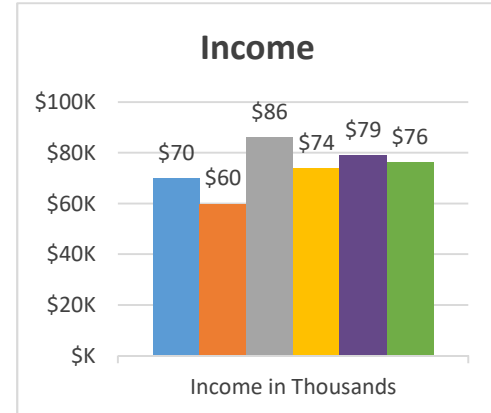

Trajectory of Key Indices

2011-2016

Conference:
Church:

Genesis
Parma, Crosspoint

Status: Society