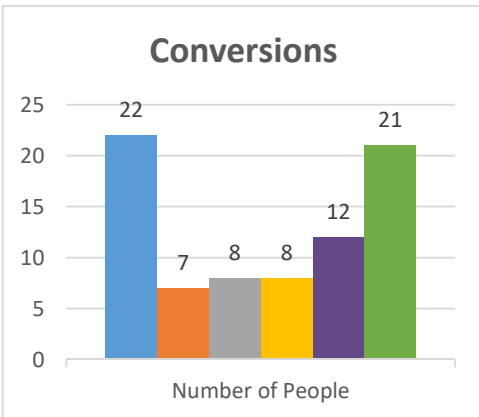

Status: Society

Trajectory of Key Indices

2011-2016

Conference:
Church:

Genesis
Wampsville, New Beginnings

Status: Society

Trajectory of Key Indices

2011-2016

Conference:
Church:

Genesis
Binghamton, LifeQuest Community

Status: Society

Trajectory of Key Indices

2011-2016

Conference:
Church:

Genesis
Tonawanda, First

Status: Society