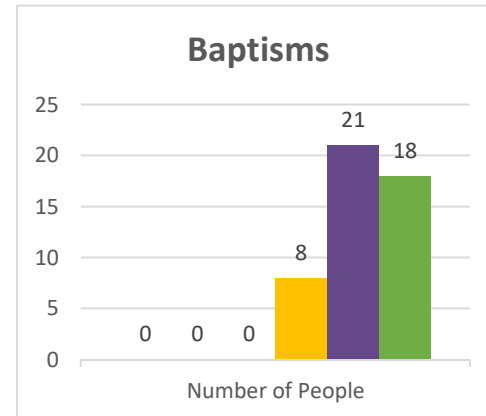

Status: Society

Trajectory of Key Indices

2011-2016

Conference:
Church:

Genesis
Buffalo, Epic

Status: Fellowship

Trajectory of Key Indices

2011-2016