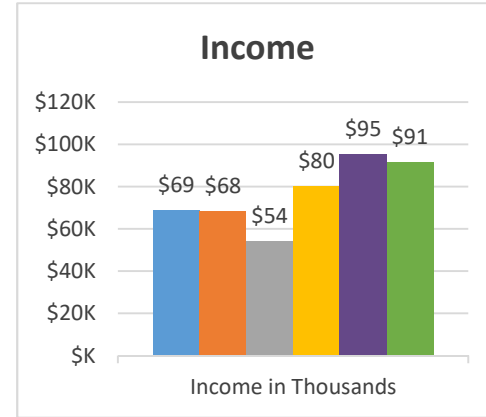

2011-2016

Conference:

Genesis

Status:

Society

Church:

Rochester, Heart & Soul Community

Trajectory of Key Indices