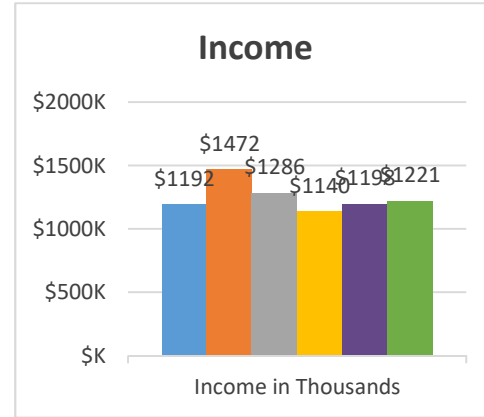

2011-2016

Conference:

Genesis

Status:

Society

Church:

Rochester, Edgewood

Trajectory of Key Indices