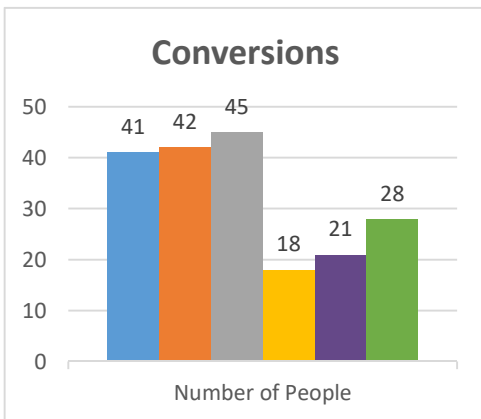

Trajectory of Key Indices

2011-2016

Conference:
Church:

Genesis
Batavia, Northgate

Status: Society