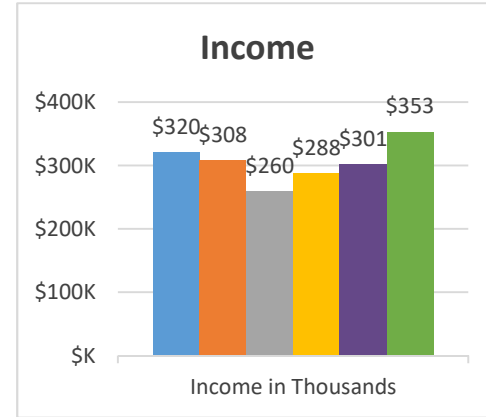

2011-2016

Conference:

Genesis

Status:

Society

Church:

Allegany, Creekside Chapel

Trajectory of Key Indices