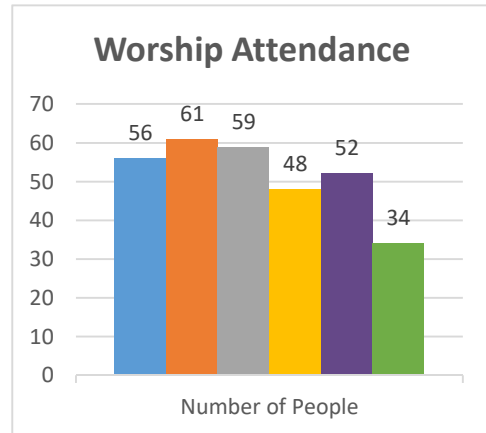

Trajectory of Key Indices

2011-2016

Conference:
Church:

Genesis
South Dayton

Status: Society