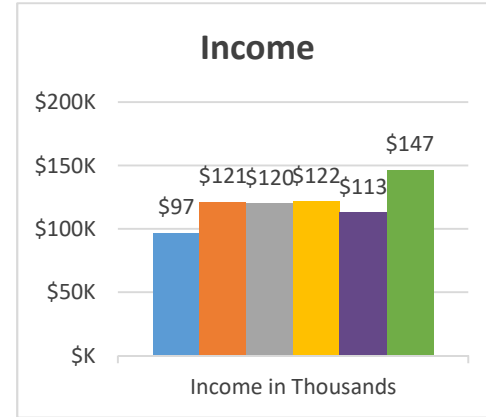

Trajectory of Key Indices

2011-2016

Conference:
Church:

Genesis
Binghamton, Hands of Hope Ministries

Status: Society