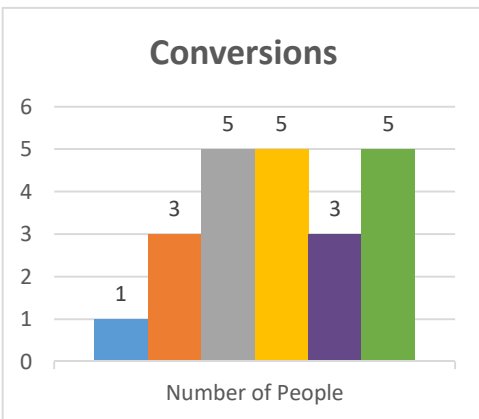

Genesis

Status:

Society

Church:

North Chili, Pearce Memorial

Trajectory of Key Indices

2011-2016

Conference:
Church:

Genesis
Niagara Falls, Colonial Heights

Status: Society

Trajectory of Key Indices

2011-2016

Conference:
Church:

Genesis
Liverpool, Walk of Faith

Status: Society

Trajectory of Key Indices