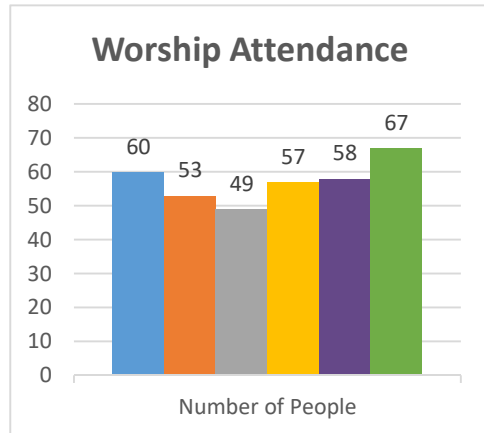

Conference:
Church:

Genesis
East Williamson

Status: Society

Trajectory of Key Indices

2011-2016

Conference:
Church:

Genesis
East Randolph, Faith Lighthouse Chapel

Status: Fellowship