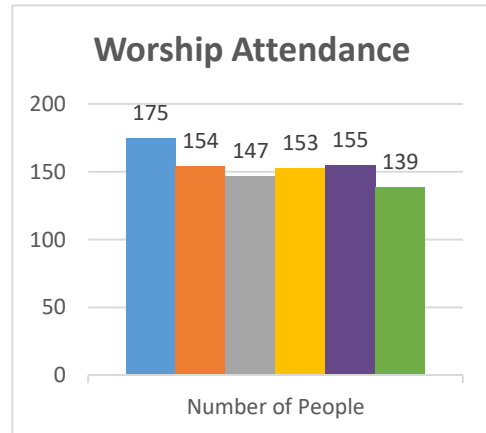

Trajectory of Key Indices

2011-2016

Conference:

Genesis

Status:

Society

Church:

Rochester, Park Ridge