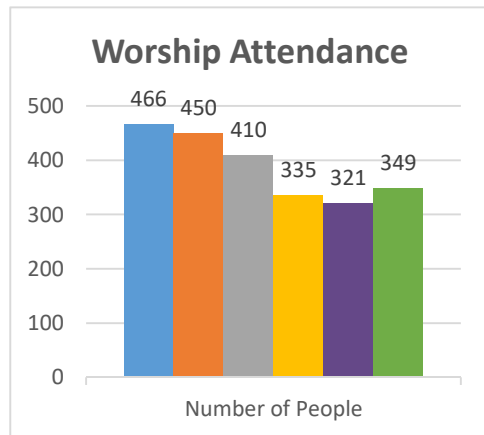

Trajectory of Key Indices

2011-2016

Conference:

Genesis

Status:

Society

Church:

Fredonia, Harvest Chapel