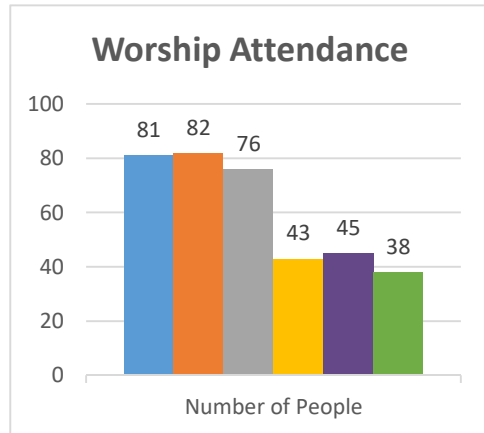

Trajectory of Key Indices

2011-2016

Conference:
Church:

Genesis
Syracuse, New Life Community

Status: Society