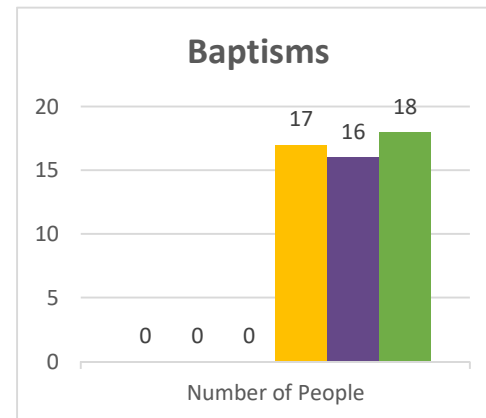

Trajectory of Key Indices

2011-2016

Conference:
Church:

Genesis
Batavia, Northgate

Status: Society

Trajectory of Key Indices

2011-2016

Conference:
Church:

Genesis
Sayre, Encounter

Status: Society

Trajectory of Key Indices

2011-2016

Conference:
Church:

Genesis
Alton

Status: Society

Trajectory of Key Indices