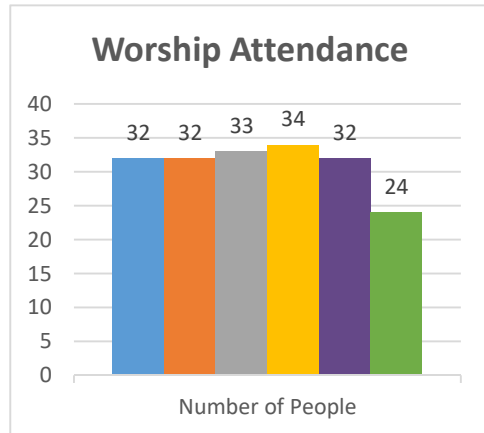

Trajectory of Key Indices

2011-2016

Conference:
Church:

Genesis
Salamanca

Status: Society