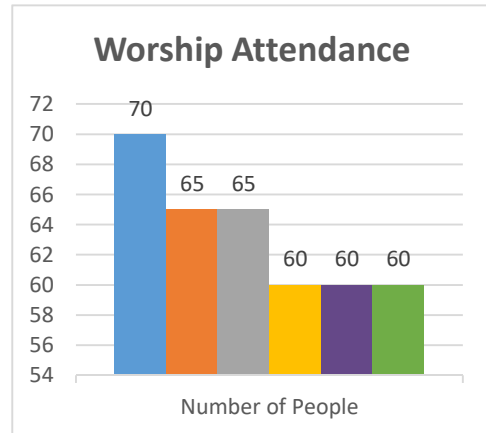

2011-2016

Conference:

Genesis

Status:

Society

Church:

Rochester, Heart & Soul Community

Trajectory of Key Indices