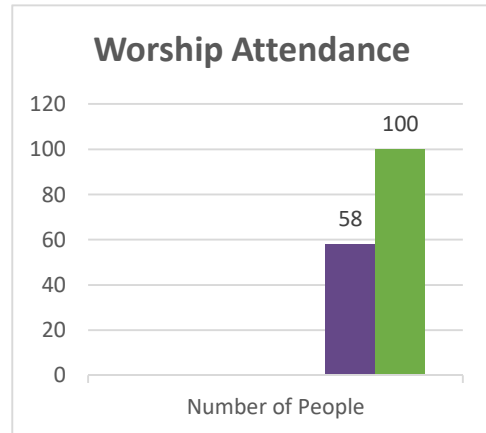

Trajectory of Key Indices

2011-2016

Conference:
Church:

Genesis
Syracuse African

Status: Society