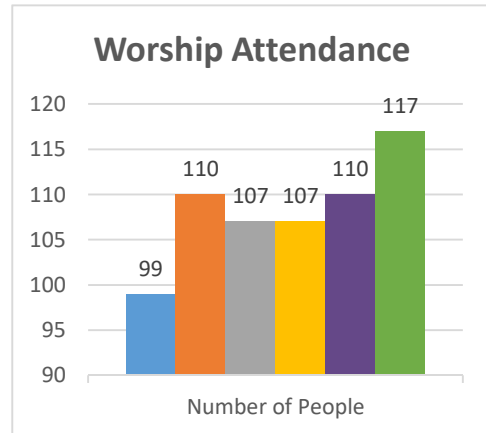

Trajectory of Key Indices

2011-2016

Conference:
Church:

Genesis
North Tonawanda, Open Arms Community

Status: Society