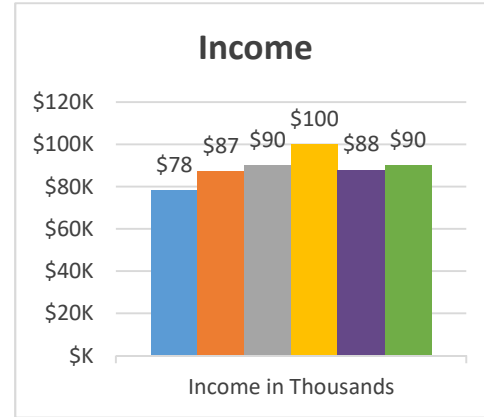

Trajectory of Key Indices

2011-2016

Conference:
Church:

Genesis
Buffalo, Nueva Vision

Status: Society