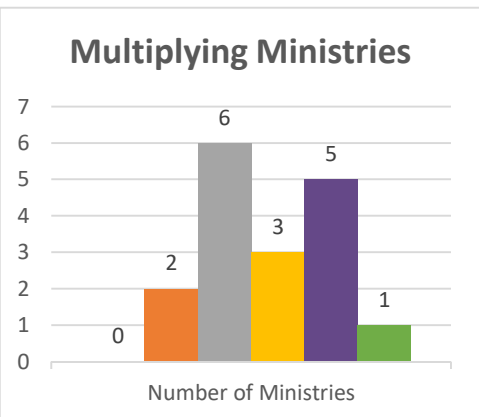

Trajectory of Key Indices

2011-2016

Conference:
Church:

Genesis
Albion, First

Status: Society