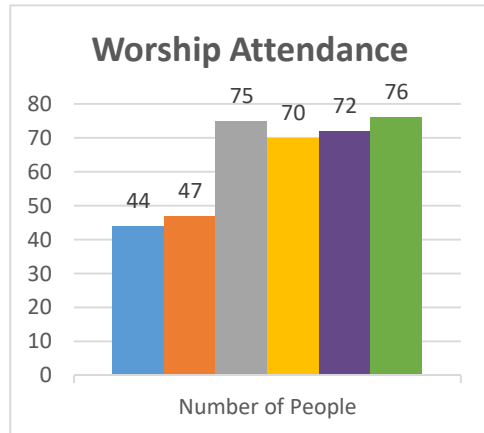

Conference:
Church:

Genesis
Buffalo, Cornerstone Community

Status: Society

Trajectory of Key Indices

2011-2016

Conference:
Church:

Genesis
Brocton, Hope Rising

Status: Society