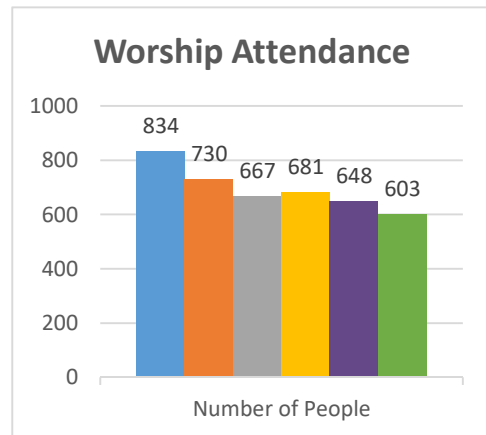

Trajectory of Key Indices

2011-2016

Conference:

Genesis

Status:

Society

Church:

North Chili, Pearce Memorial