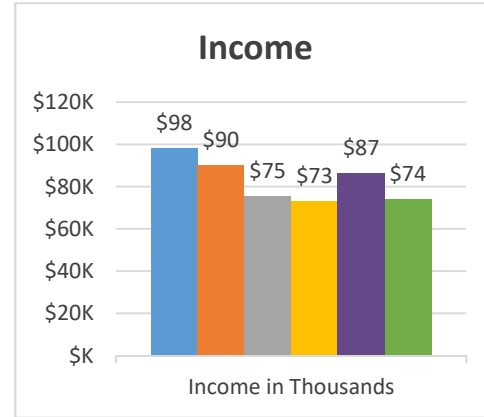

Status: Society

Trajectory of Key Indices

2011-2016

Conference:
Church:

Genesis
West Seneca, Living Faith

Status: Society

Trajectory of Key Indices

2011-2016