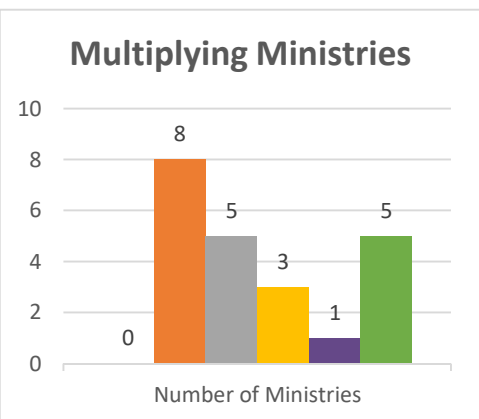

Trajectory of Key Indices

2011-2016

Conference:

Genesis

Status:

Society

Church:

Fredonia, Harvest Chapel