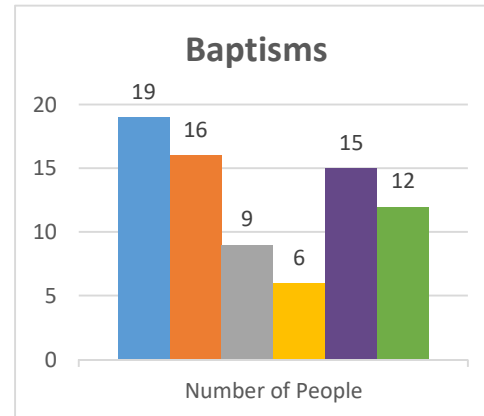

Trajectory of Key Indices

2011-2016

Conference:
Church:

Genesis
East Williamson

Status: Society