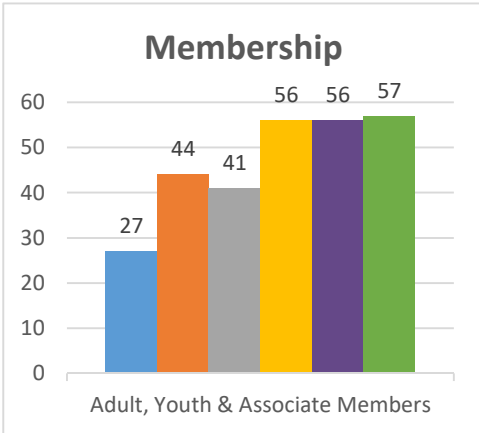

Trajectory of Key Indices

2011-2016

Conference:
Church:

Genesis
North Tonawanda, Open Arms Community

Status: Society

Trajectory of Key Indices

2011-2016

Conference: