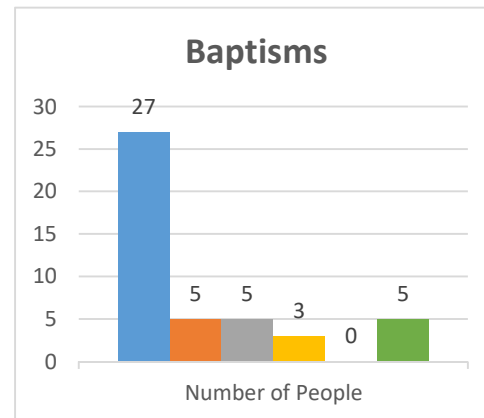

Trajectory of Key Indices

2011-2016

Conference:
Church:

Genesis
Cattaraugus, Roberts Memorial

Status: Society