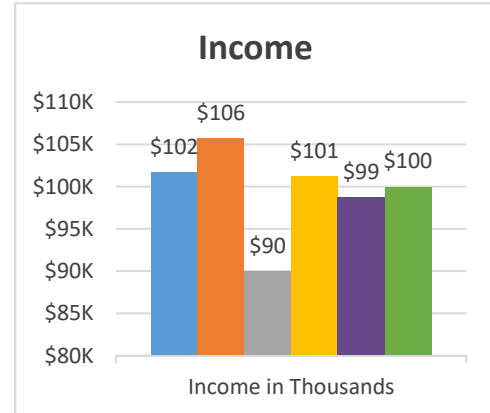

Trajectory of Key Indices

2011-2016

Conference:
Church:

Genesis
Franklinville

Status: Society