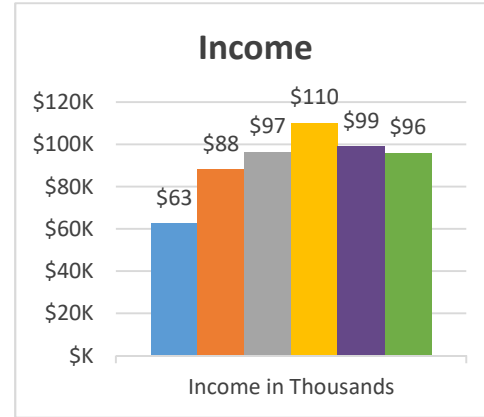

Trajectory of Key Indices

2011-2016

Conference:
Church:

Genesis
Jamestown, First

Status: Society