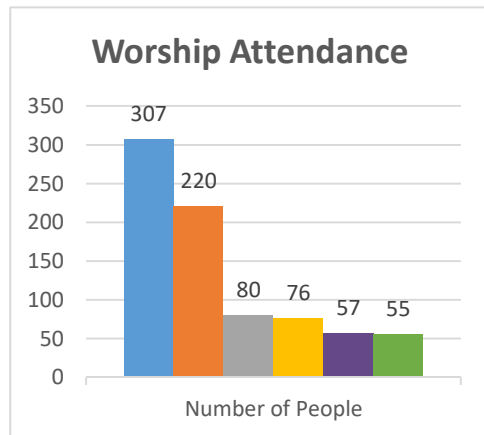

Genesis
Niagara Falls, Colonial Heights

Status: Society

Trajectory of Key Indices

2011-2016

Conference:
Church:

Genesis
Liverpool, Walk of Faith

Status: Society

Trajectory of Key Indices