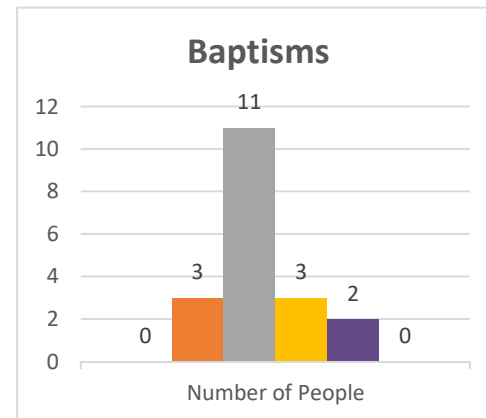

Genesis
Yorkshire

Status: Society

Trajectory of Key Indices

2011-2016

Conference:
Church:

Genesis
Webster, FreeChurch.net

Status: Society

Trajectory of Key Indices