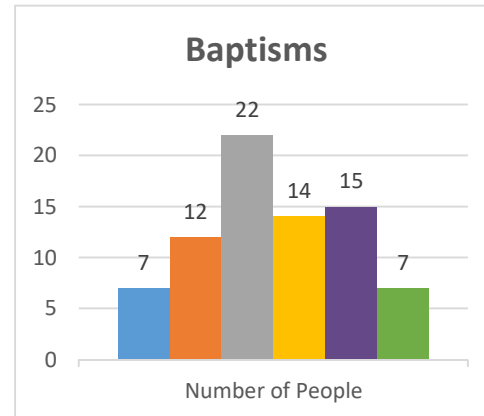

Trajectory of Key Indices

2011-2016

Conference:
Church:

Genesis
Albion, First

Status: Society