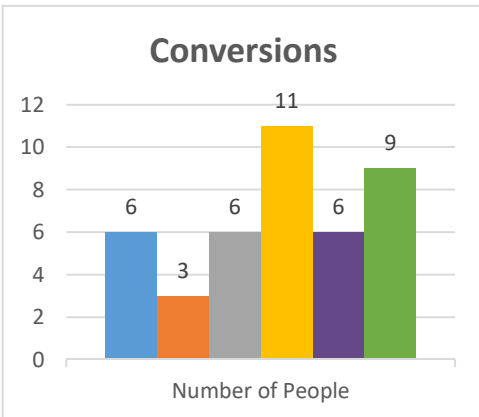

Status: Society

Trajectory of Key Indices

2011-2016

Conference:
Church:

Genesis
West Seneca, Living Faith

Status: Society

Trajectory of Key Indices

2011-2016

Conference:
Church:

Genesis
East Williamson

Status: Society

Trajectory of Key Indices

2011-2016

Conference:
Church:

Genesis
East Randolph, Faith Lighthouse Chapel

Status: Fellowship