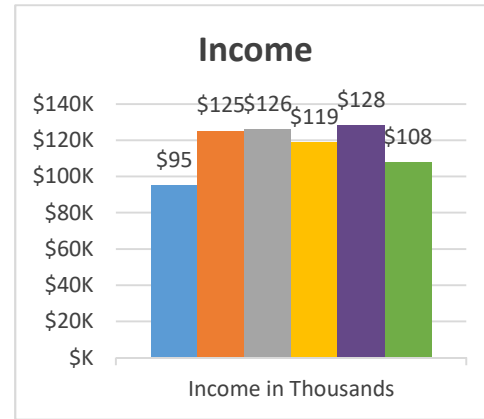

Trajectory of Key Indices

2011-2016

Conference:
Church:

Genesis
Norwich, Canasawacta Valley

Status: Society