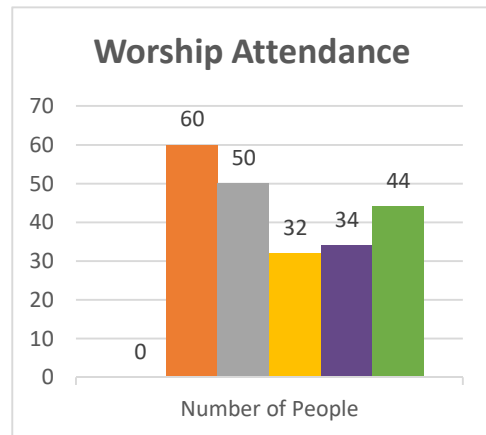

Trajectory of Key Indices

2011-2016

Conference:
Church:

Genesis
Binghamton, LifeQuest Community

Status: Society