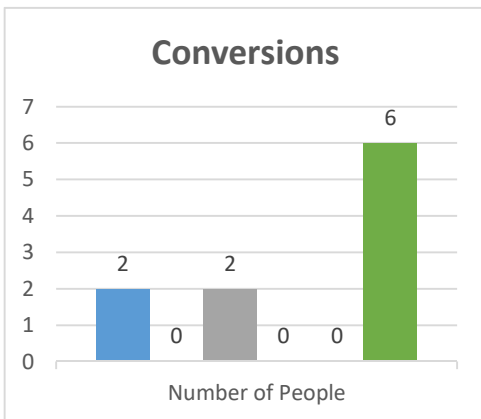

Trajectory of Key Indices

2011-2016

Conference:
Church:

Genesis
Syracuse, New Life Community

Status: Society

Trajectory of Key Indices

2011-2016

Conference:
Church:

Genesis
Syracuse African

Status: Society

Trajectory of Key Indices

2011-2016

Conference:
Church:

Genesis
St Regis Falls

Status: Society

Trajectory of Key Indices

2011-2016

Conference:
Church:

Genesis
South Dayton

Status: Society

Trajectory of Key Indices

2011-2016

Conference:
Church:

Genesis
Salamanca