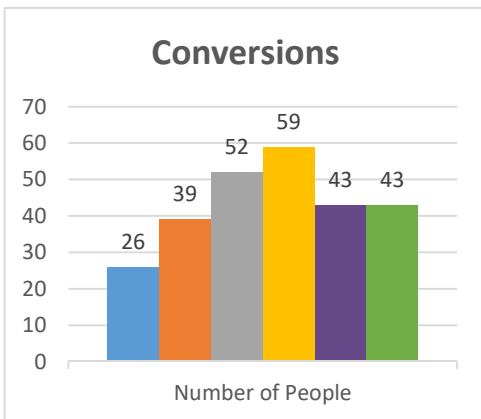

Trajectory of Key Indices

2011-2016

Conference:
Church:

Genesis
Endicott, New Life Ministries

Status: Society