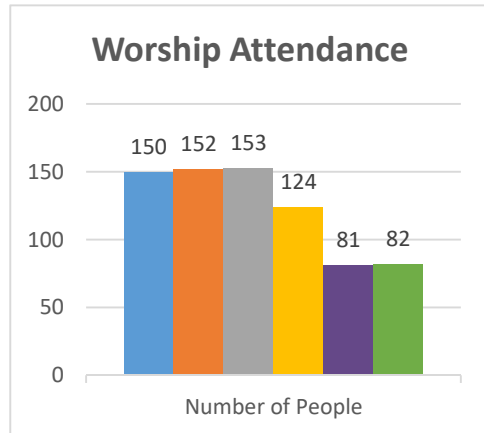

Trajectory of Key Indices

2011-2016

Conference:
Church:

Genesis
Norwich, Canasawacta Valley

Status: Society