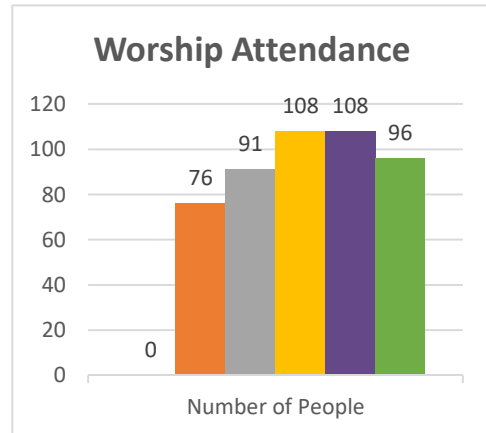

Genesis
Yorkshire

Status: Society

Trajectory of Key Indices

2011-2016

Conference:
Church:

Genesis
Webster, FreeChurch.net

Status: Society

Trajectory of Key Indices