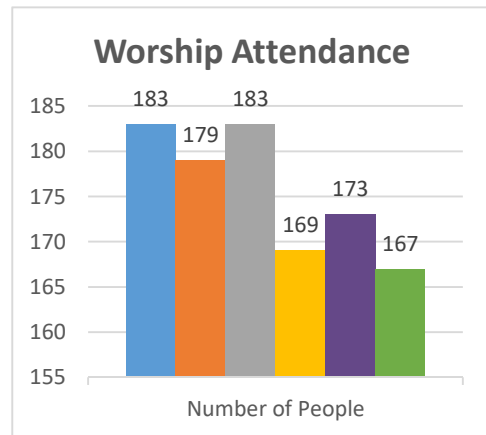

Trajectory of Key Indices

2011-2016

Conference:
Church:

Genesis
Warsaw, Valley Chapel

Status: Society