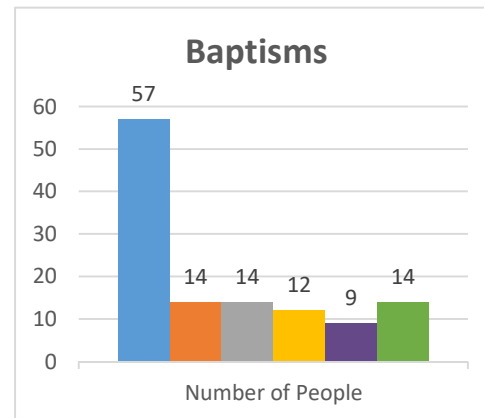

Trajectory of Key Indices

2011-2016

Conference:
Church:

Genesis
Norwich, Canasawacta Valley

Status: Society