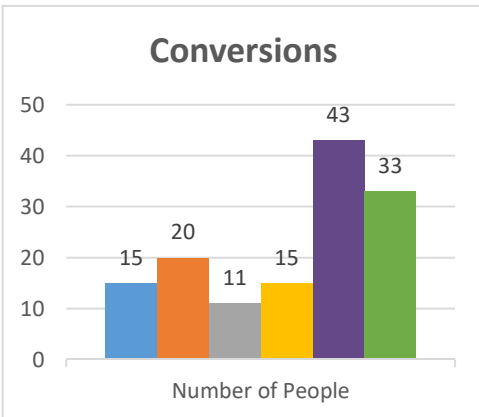

Trajectory of Key Indices

2011-2016

Conference:
Church:

Genesis
North Tonawanda, Open Arms Community

Status: Society