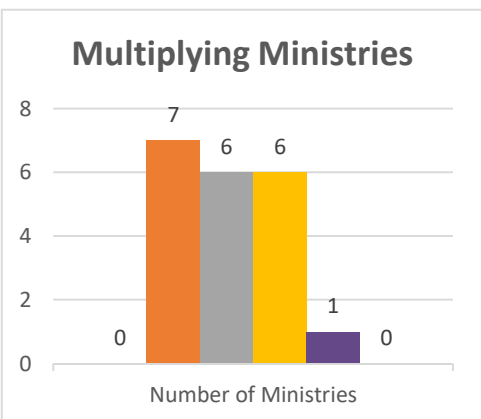

Trajectory of Key Indices

2011-2016

Conference:
Church:

Genesis
Palmyra, Cross Creek

Status: Society