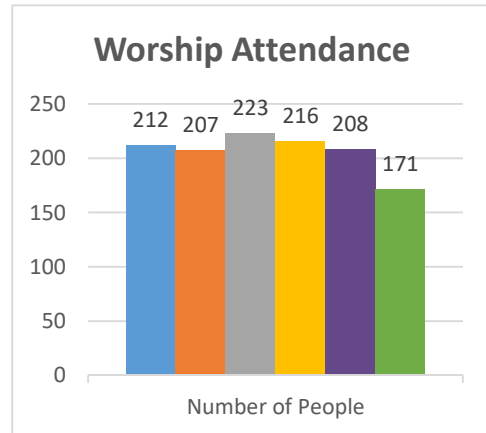

Trajectory of Key Indices

2011-2016

Conference:
Church:

Genesis
Yorkshire

Status: Society