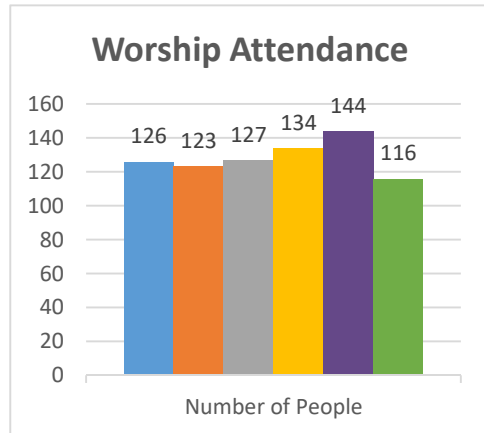

Trajectory of Key Indices

2011-2016

Conference:
Church:

Genesis
Ransomville

Status: Society