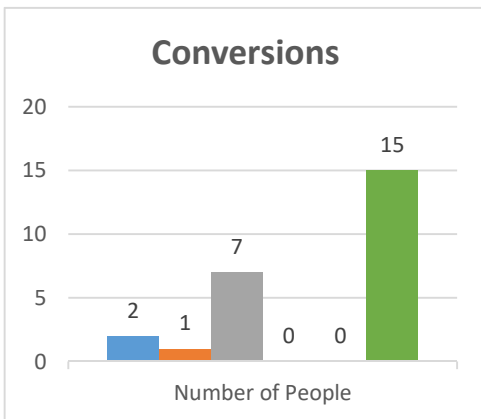

Trajectory of Key Indices

2011-2016

Conference:
Church:

Genesis
Syracuse, New Life Community

Status: Society

Trajectory of Key Indices

2011-2016

Conference:
Church:

Genesis
Syracuse African

Status: Society

Trajectory of Key Indices

2011-2016

Conference:
Church:

Genesis
St Regis Falls

Status: Society

Trajectory of Key Indices

2011-2016

Conference:
Church:

Genesis
South Dayton

Status: Society

Trajectory of Key Indices

2011-2016

Conference:
Church:

Genesis
Salamanca