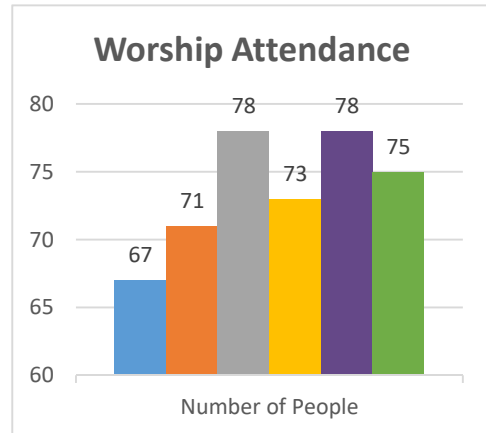

Trajectory of Key Indices

2011-2016

Conference:
Church:

Genesis
Webster, Crossroads Community

Status: Society