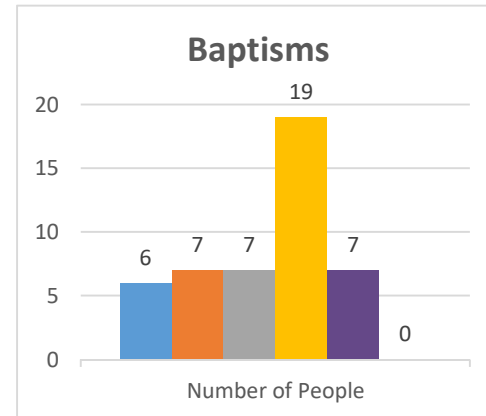

Trajectory of Key Indices

2011-2016

Conference:
Church:

Genesis
Binghamton, Hands of Hope Ministries

Status: Society