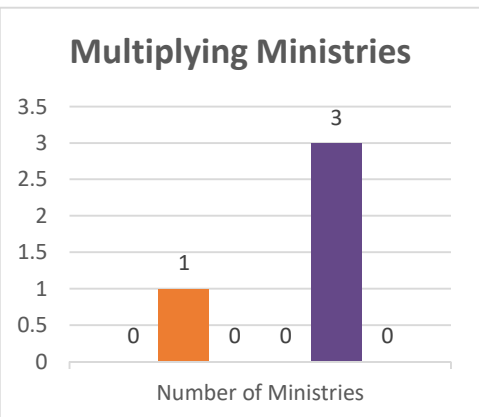

Status: Society

Trajectory of Key Indices

2011-2016

Conference:
Church:

Genesis
Wampsville, New Beginnings

Status: Society

Trajectory of Key Indices

2011-2016

Conference:
Church:

Genesis
Binghamton, LifeQuest Community

Status: Society

Trajectory of Key Indices

2011-2016

Conference:
Church:

Genesis
Tonawanda, First

Status: Society