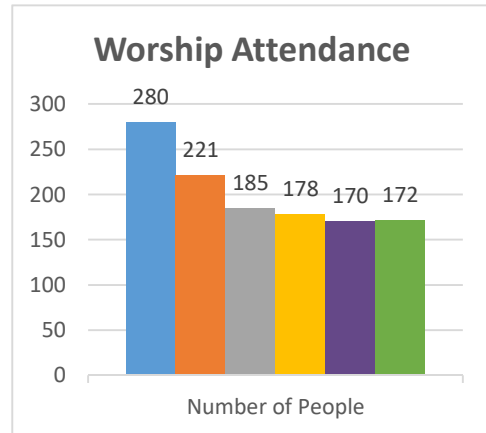

Trajectory of Key Indices

2011-2016

Conference:

Genesis

Status:

Society

Church:

Allegany, Creekside Chapel