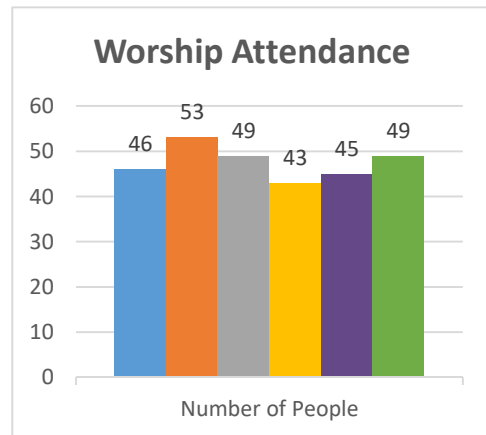

Trajectory of Key Indices

2011-2016

Conference:
Church:

Genesis
Parma, Crosspoint

Status: Society