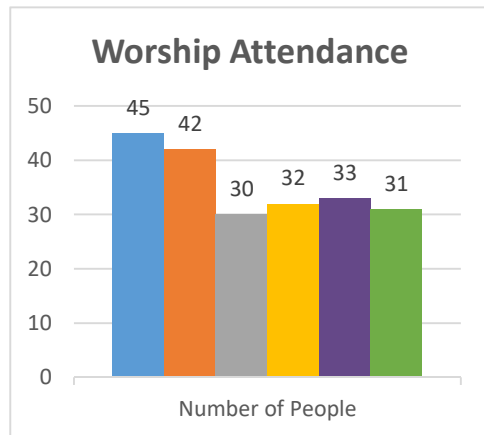

Genesis
Dansville

Status: Society

Trajectory of Key Indices

2011-2016

Conference:
Church:

Genesis
Cortland, Living Word

Status: Society

Trajectory of Key Indices