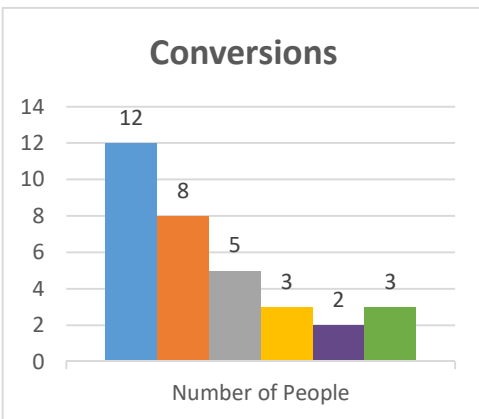

Genesis
Niagara Falls, Colonial Heights

Status: Society

Trajectory of Key Indices

2011-2016

Conference:
Church:

Genesis
Liverpool, Walk of Faith

Status: Society

Trajectory of Key Indices