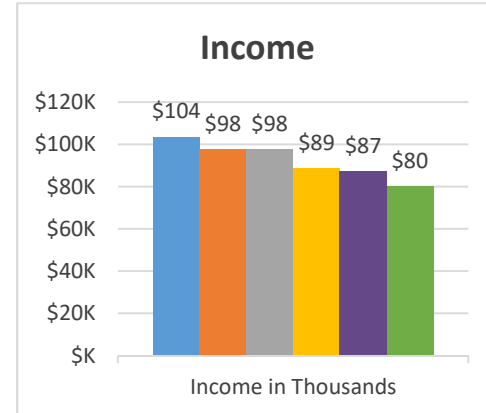

Genesis
Sayre, Encounter

Status: Society

Trajectory of Key Indices

2011-2016

Conference:
Church:

Genesis
Alton

Status: Society

Trajectory of Key Indices