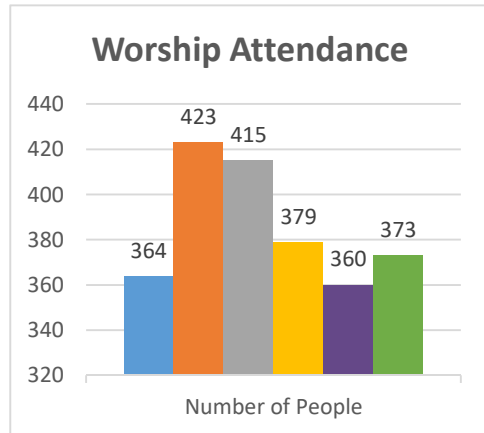

2011-2016

Conference:

Genesis

Status:

Society

Church:

Rochester, Edgewood

Trajectory of Key Indices