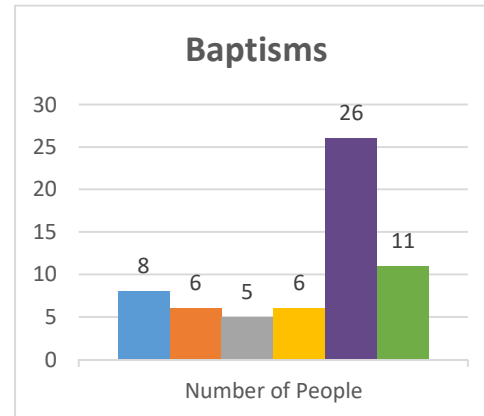

Trajectory of Key Indices

2011-2016

Conference:
Church:

Genesis
Ransomville

Status: Society