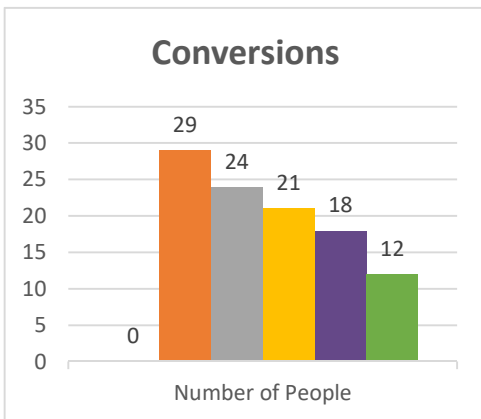

Genesis
Yorkshire

Status: Society

Trajectory of Key Indices

2011-2016

Conference:
Church:

Genesis
Webster, FreeChurch.net

Status: Society

Trajectory of Key Indices