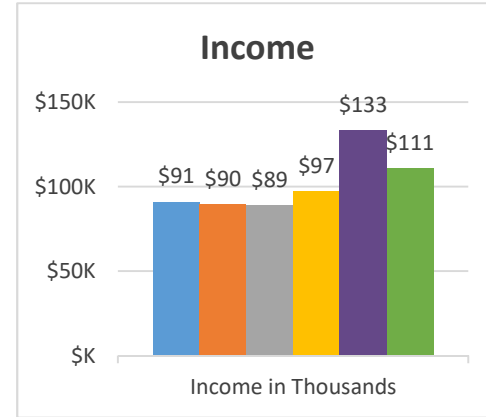

Trajectory of Key Indices

2011-2016

Conference:
Church:

Genesis
Buffalo, Cornerstone Community

Status: Society