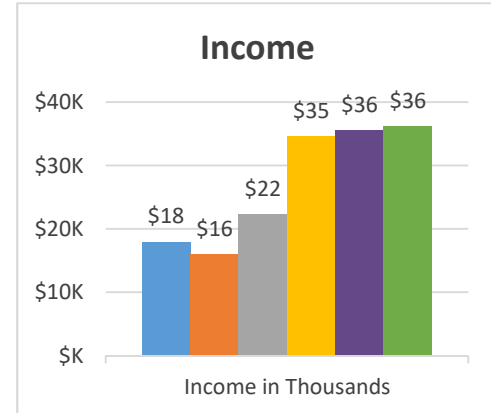

Trajectory of Key Indices

2011-2016

Conference:
Church:

Genesis
East Otto, Brooklyn

Status: Society