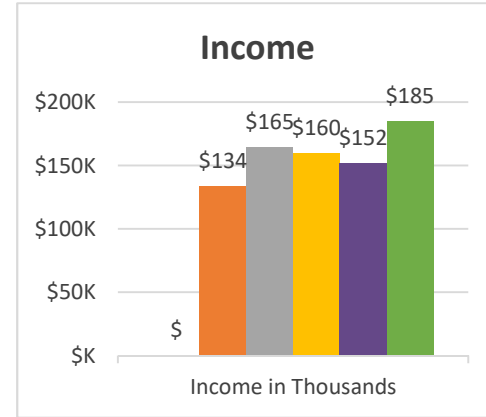

Genesis
Yorkshire

Status: Society

Trajectory of Key Indices

2011-2016

Conference:
Church:

Genesis
Webster, FreeChurch.net

Status: Society

Trajectory of Key Indices