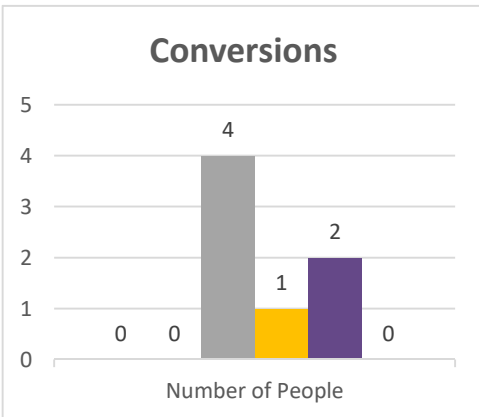

Trajectory of Key Indices

2011-2016

Conference:
Church:

Genesis
Brockport

Status: Society

Trajectory of Key Indices

2011-2016

Conference:
Church:

Genesis
Binghamton, Hands of Hope Ministries

Status: Society

Trajectory of Key Indices

2011-2016

Conference:
Church:

Genesis
Belfast

Status:

Society