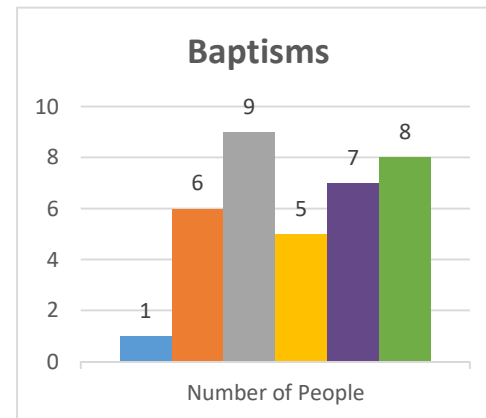

Conference:
Church:

Genesis
Norwich, Canasawacta Valley

Status: Society

Trajectory of Key Indices

2011-2016

Conference:
Church:

Genesis
North Tonawanda, Nash Road

Status: Society