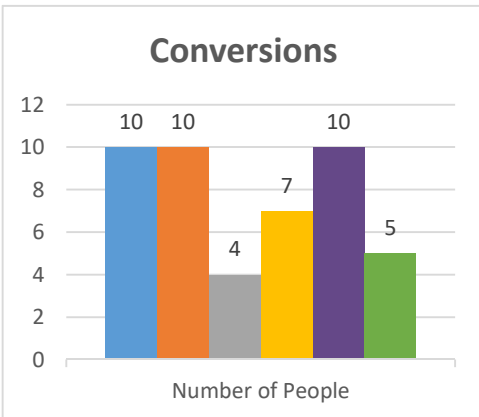

Conference:
Church:

Genesis
Binghamton, LifeQuest Community

Status: Society

Trajectory of Key Indices

2011-2016

Conference:
Church:

Genesis
Tonawanda, First

Status: Society

Trajectory of Key Indices

2011-2016

Conference:
Church:

Genesis
Syracuse, New Life Community

Status: Society

Trajectory of Key Indices

2011-2016

Conference:
Church: