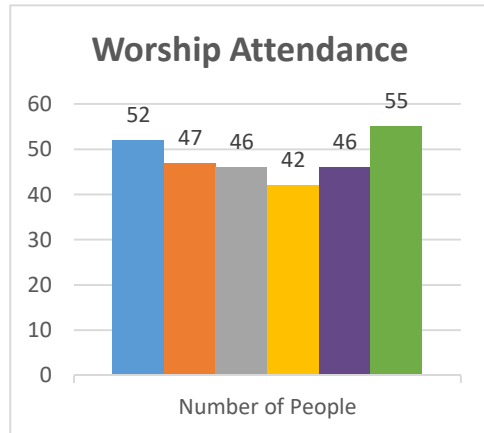

Genesis
Binghamton, Hands of Hope Ministries

Status: Society

Trajectory of Key Indices

2011-2016

Conference:
Church:

Genesis
Belfast

Status:

Society