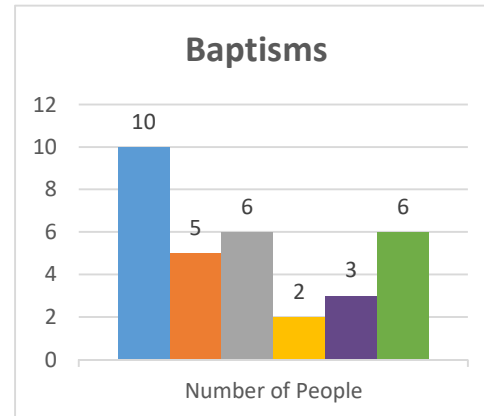

2011-2016

Conference:

Genesis

Status:

Society

Church:

Rochester, Edgewood

Trajectory of Key Indices