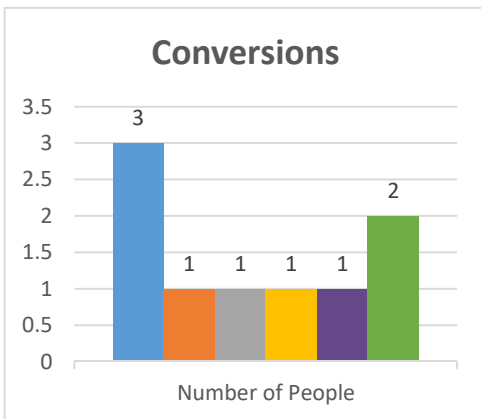

Trajectory of Key Indices

2011-2016

Conference:
Church:

Genesis
Webster, Crossroads Community

Status: Society