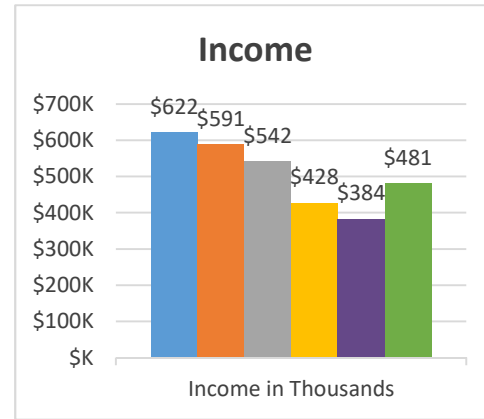

Trajectory of Key Indices

2011-2016

Conference:

Genesis

Status:

Society

Church:

Fredonia, Harvest Chapel