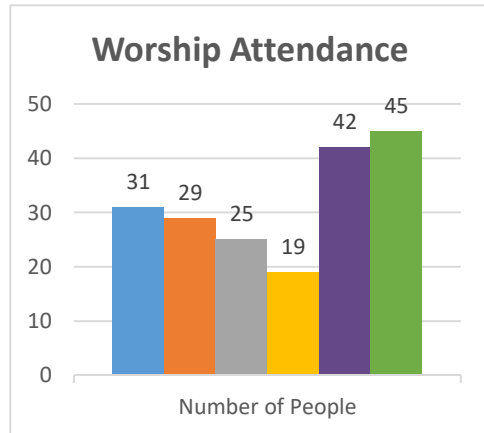

Trajectory of Key Indices

2011-2016

Conference:
Church:

Genesis
Norwood

Status:

Society

Trajectory of Key Indices

2011-2016