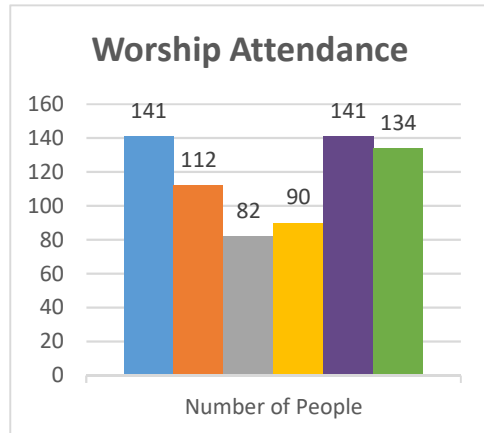

Trajectory of Key Indices

2011-2016

Conference:
Church:

Genesis
Rochester, New Hope

Status: Society

Trajectory of Key Indices

2011-2016

Conference:
Church: