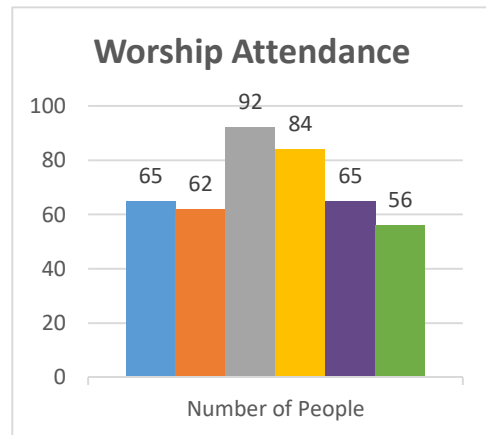

Status: Society

Trajectory of Key Indices

2011-2016

Conference:
Church:

Genesis
West Seneca, Living Faith

Status: Society

Trajectory of Key Indices

2011-2016