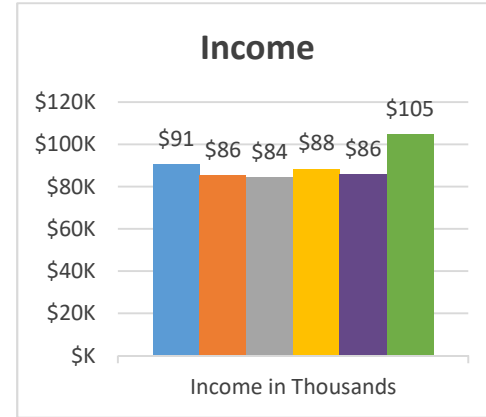

Trajectory of Key Indices

2011-2016

Conference:
Church:

Genesis
North Tonawanda, Open Arms Community

Status: Society