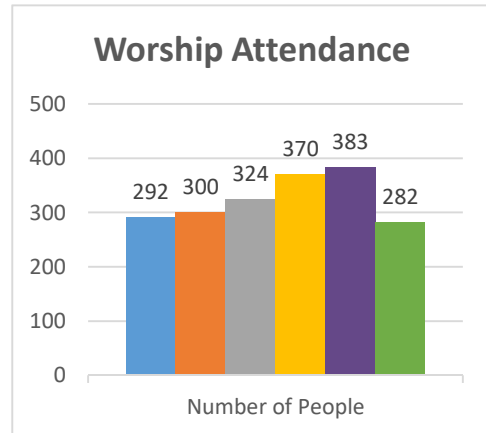

Status:

Society

Trajectory of Key Indices

2011-2016

Conference:
Church:

Genesis
Gowanda

Status: Society

Trajectory of Key Indices