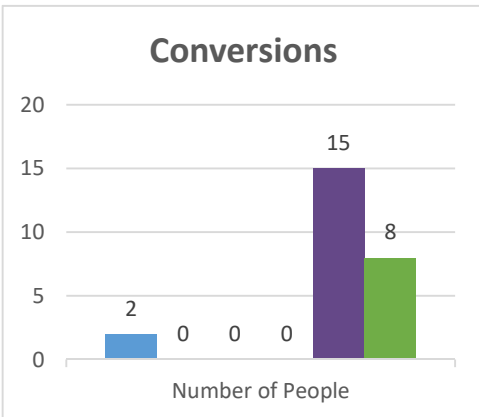

Trajectory of Key Indices

2011-2016

Conference:
Church:

Genesis
Norwood

Status:

Society

Trajectory of Key Indices

2011-2016