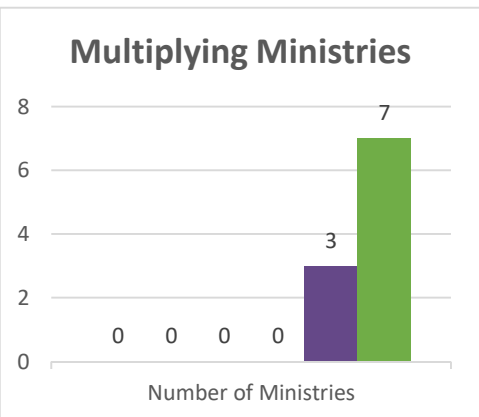

Status: Society

Trajectory of Key Indices

2011-2016

Conference:
Church:

Genesis
Buffalo, Epic

Status: Fellowship

Trajectory of Key Indices

2011-2016