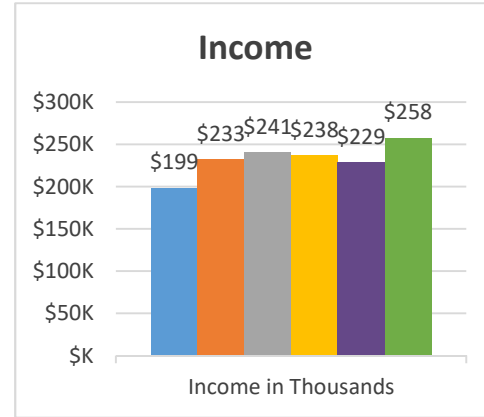

Trajectory of Key Indices

2011-2016

Conference:
Church:

Genesis
Albion, First

Status: Society