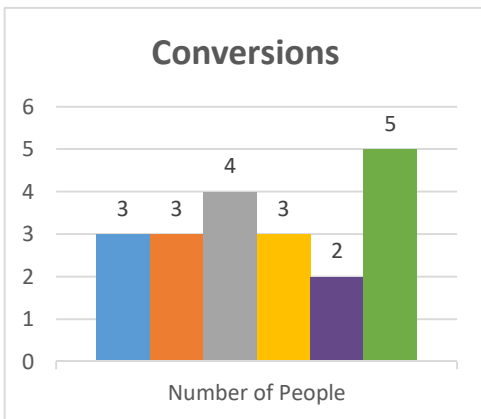

Trajectory of Key Indices

2011-2016

Conference:
Church:

Genesis
Cattaraugus, Roberts Memorial

Status: Society