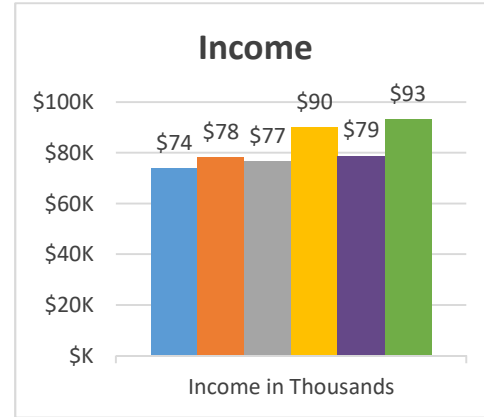

Genesis
Binghamton, Hands of Hope Ministries

Status: Society

Trajectory of Key Indices

2011-2016

Conference:
Church:

Genesis
Belfast

Status:

Society