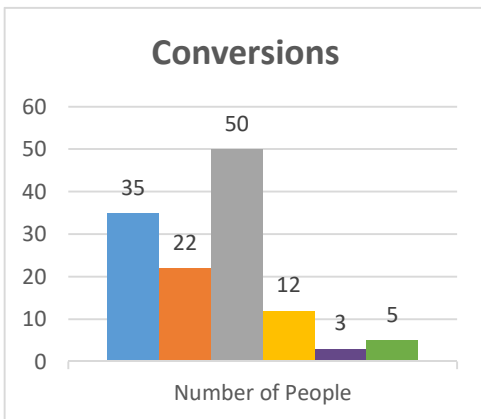

2011-2016

Conference:
Church:

Genesis
Endicott, New Life Ministries

Status: Society

Trajectory of Key Indices

2011-2016

Conference:
Church:

Genesis
Elmira, Hand in Hand

Status: Society

Trajectory of Key Indices

2011-2016

Conference:
Church:

Genesis
West Seneca, Living Faith

Status: Society

Trajectory of Key Indices

2011-2016