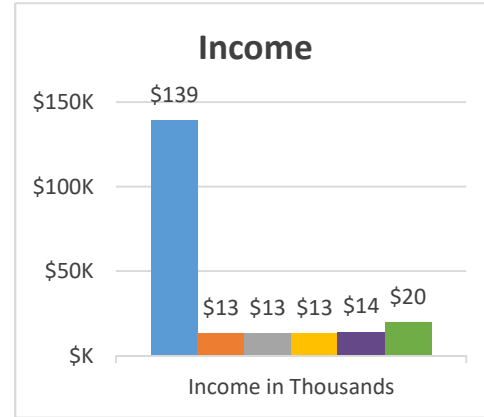

Conference:
Church:

Genesis
East Williamson

Status: Society

Trajectory of Key Indices

2011-2016

Conference:
Church:

Genesis
East Randolph, Faith Lighthouse Chapel

Status: Fellowship