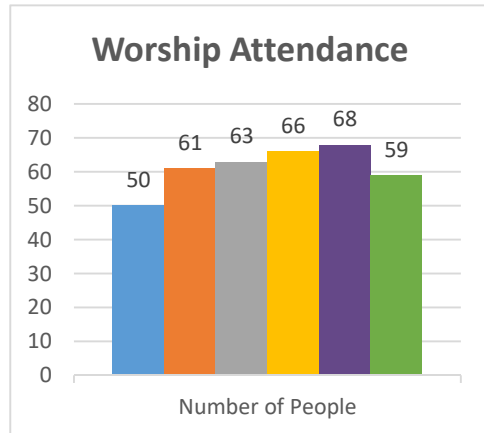

Trajectory of Key Indices

2011-2016

Conference:
Church:

Genesis
Jamestown, First

Status: Society