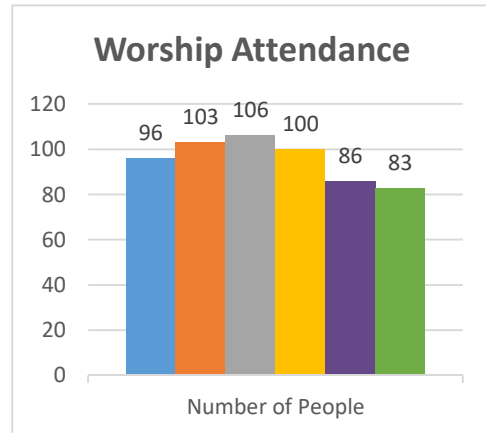

Conference:
Church:

Genesis
Norwich, Canasawacta Valley

Status: Society

Trajectory of Key Indices

2011-2016

Conference:
Church:

Genesis
North Tonawanda, Nash Road

Status: Society