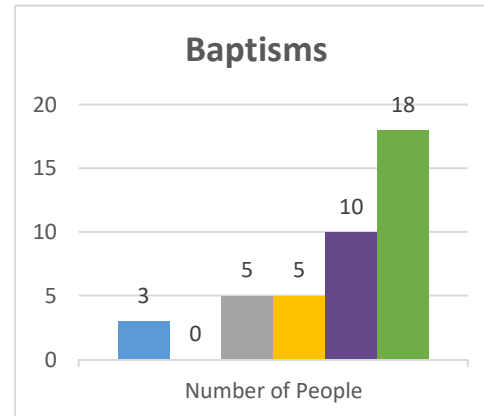

Conference:
Church:

Genesis
Buffalo, Cornerstone Community

Status: Society

Trajectory of Key Indices

2011-2016

Conference:
Church:

Genesis
Brocton, Hope Rising

Status: Society