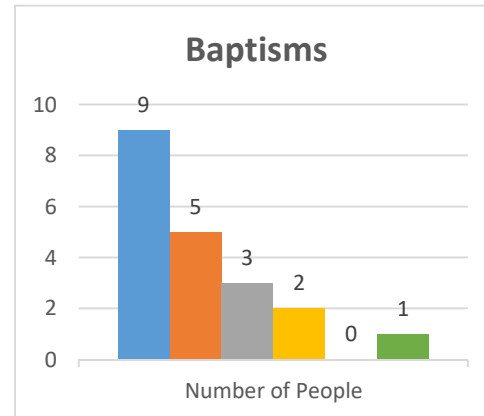

Status: Society

Trajectory of Key Indices

2011-2016

Conference:
Church:

Genesis
West Seneca, Living Faith

Status: Society

Trajectory of Key Indices

2011-2016

Conference:
Church:

Genesis
East Williamson

Status: Society

Trajectory of Key Indices

2011-2016

Conference:
Church:

Genesis
East Randolph, Faith Lighthouse Chapel

Status: Fellowship