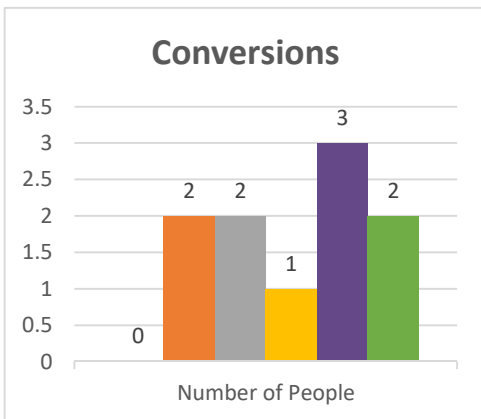

Conference:
Church:

Genesis
East Williamson

Status: Society

Trajectory of Key Indices

2011-2016

Conference:
Church:

Genesis
East Randolph, Faith Lighthouse Chapel

Status: Fellowship

Trajectory of Key Indices

2011-2016

Conference:
Church:

Genesis
East Otto, Brooklyn

Status: Society

Trajectory of Key Indices

2011-2016

Conference:
Church:

Genesis
Dansville

Status: Society

Trajectory of Key Indices

2011-2016

Conference:
Church:

Genesis
Cortland, Living Word

Status: Society

Trajectory of Key Indices