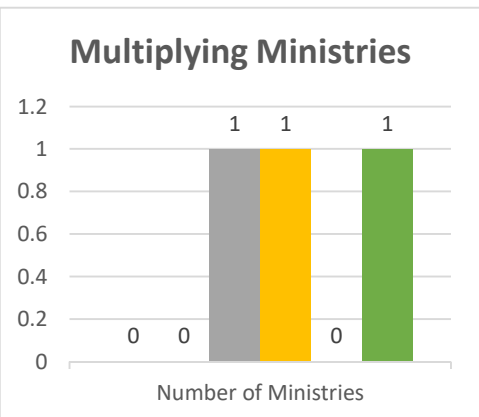

Trajectory of Key Indices

2011-2016

Conference:
Church:

Genesis
Yorkshire

Status: Society