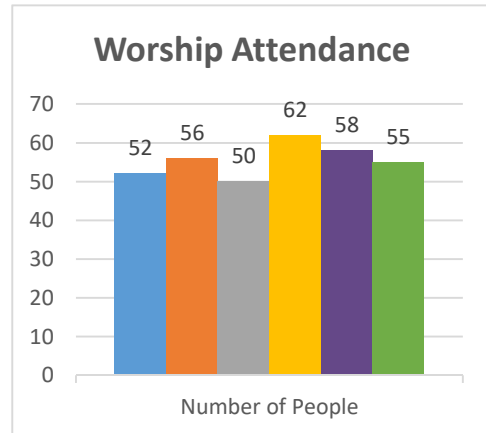

Trajectory of Key Indices

2011-2016

Conference:
Church:

Genesis
Buffalo, Cornerstone Community

Status: Society