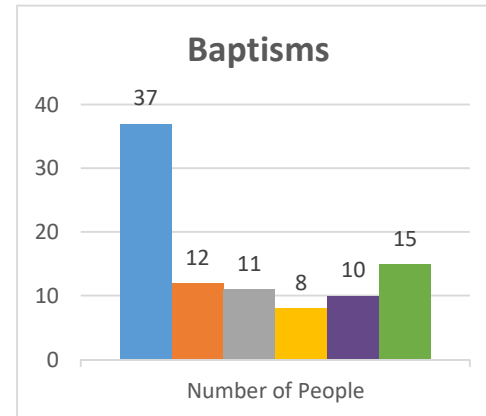

Status: Society

Trajectory of Key Indices

2011-2016

Conference:
Church:

Genesis
Wampsville, New Beginnings

Status: Society

Trajectory of Key Indices

2011-2016

Conference:
Church:

Genesis
Binghamton, LifeQuest Community

Status: Society

Trajectory of Key Indices

2011-2016

Conference:
Church:

Genesis
Tonawanda, First

Status: Society