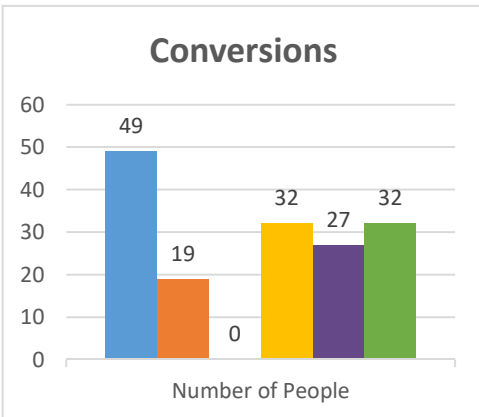

2011-2016

Conference:

Genesis

Status:

Society

Church:

Rochester, Edgewood

Trajectory of Key Indices

2011-2016

Conference:
Church:

Genesis
Rochester, Community of the Savior

Status: Society

Trajectory of Key Indices

2011-2016

Conference:
Church:

Genesis
Ransomville

Status: Society

Trajectory of Key Indices

2011-2016

Conference:
Church:

Genesis
Perry, Hope Chapel

Status: Society

Trajectory of Key Indices

2011-2016