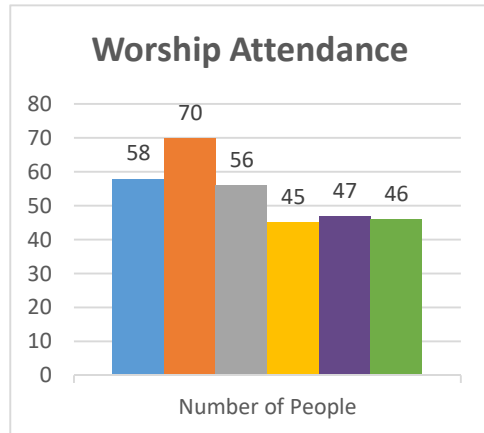

Status: Society

Trajectory of Key Indices

2011-2016

Conference:
Church:

Genesis
West Seneca, Living Faith

Status: Society

Trajectory of Key Indices

2011-2016