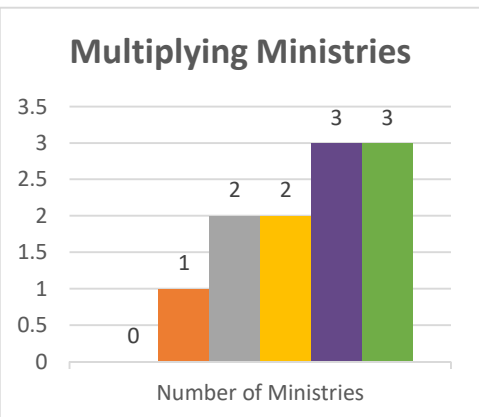

Trajectory of Key Indices

2011-2016

Conference:
Church:

Genesis
East Williamson

Status: Society