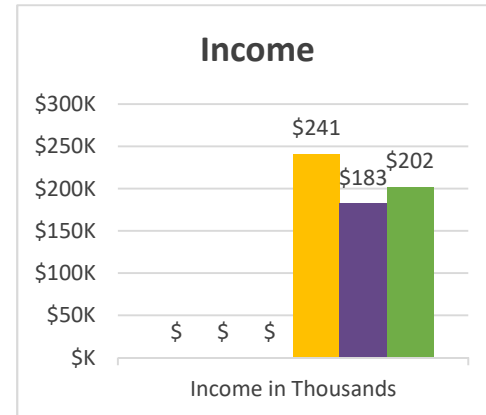

Trajectory of Key Indices

2011-2016

Conference:
Church:

Genesis
Rochester, Community of the Savior

Status: Society