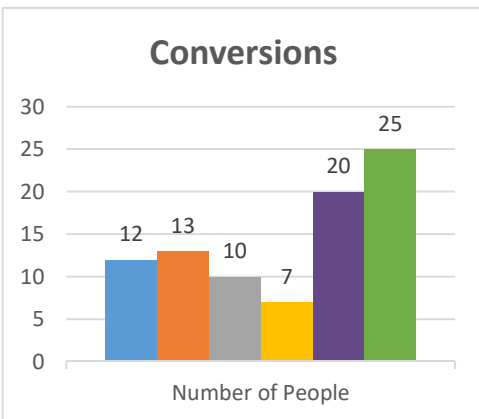

2011-2016

Conference:

Genesis

Status:

Society

Church:

Rochester, Heart & Soul Community

Trajectory of Key Indices

2011-2016

Conference:

Genesis

Status:

Society

Church:

Rochester, Edgewood

Trajectory of Key Indices