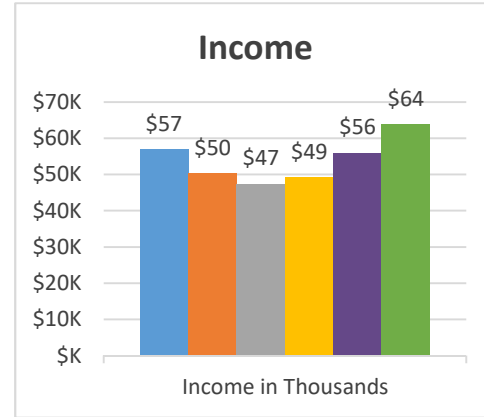

Conference:
Church:

Genesis
Buffalo, Cornerstone Community

Status: Society

Trajectory of Key Indices

2011-2016

Conference:
Church:

Genesis
Brocton, Hope Rising

Status: Society