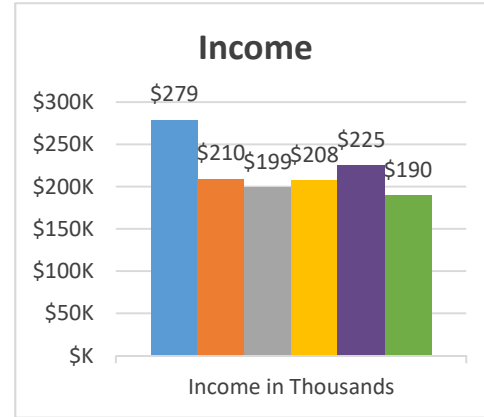

Status: Society

Trajectory of Key Indices

2011-2016

Conference:
Church:

Genesis
Perry, Hope Chapel

Status: Society

Trajectory of Key Indices

2011-2016