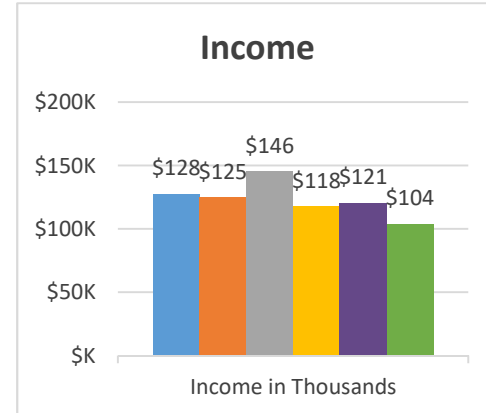

Trajectory of Key Indices

2011-2016

Conference:
Church:

Genesis
South Dayton

Status: Society