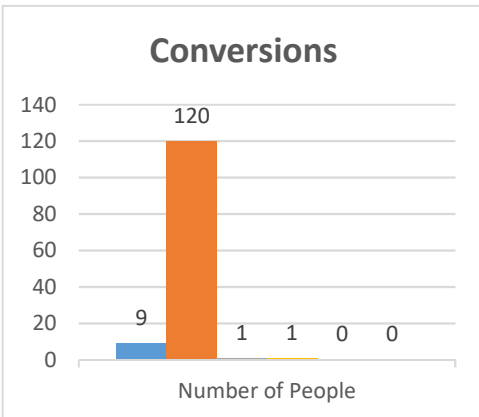

Trajectory of Key Indices

2011-2016

Conference:
Church:

Genesis
Rochester, New Hope

Status: Society

Trajectory of Key Indices

2011-2016

Conference:
Church: