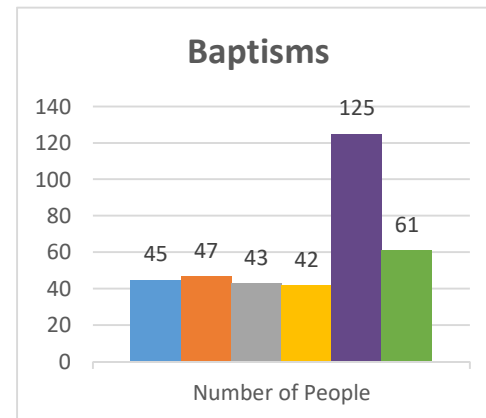

Trajectory of Key Indices

2011-2016

Conference:
Church:

Genesis
Batavia, Northgate

Status: Society