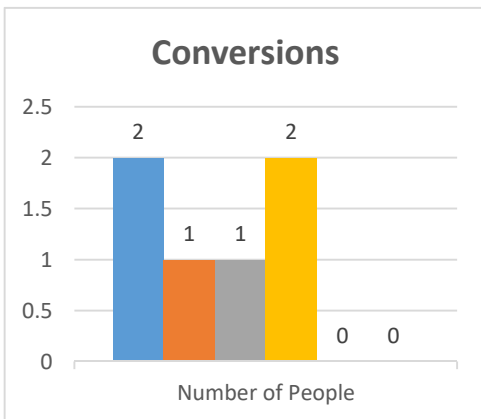

Genesis
Niagara Falls, Colonial Heights

Status: Society

Trajectory of Key Indices

2011-2016

Conference:
Church:

Genesis
Liverpool, Walk of Faith

Status: Society

Trajectory of Key Indices

2011-2016

Conference:
Church:

Genesis
Jamestown, First

Status: Society

Trajectory of Key Indices

2011-2016

Conference:
Church:

Genesis
Hornell

Status:

Society

Trajectory of Key Indices

2011-2016

Conference:
Church:

Genesis
Gowanda

Status: Society

Trajectory of Key Indices