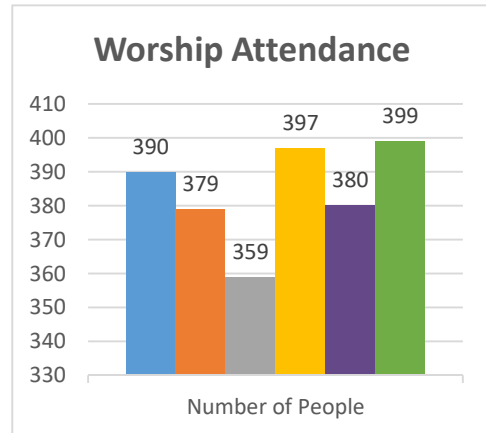

Trajectory of Key Indices

2011-2016

Conference:
Church:

Genesis
Brockport

Status: Society