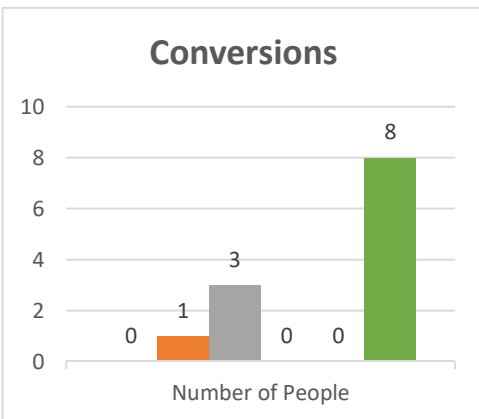

Genesis
Syracuse African

Status: Society

Trajectory of Key Indices

2011-2016

Conference:
Church:

Genesis
St Regis Falls

Status: Society

Trajectory of Key Indices

2011-2016

Conference:
Church:

Genesis
South Dayton

Status: Society

Trajectory of Key Indices

2011-2016

Conference:
Church:

Genesis
Salamanca

Status: Society

Trajectory of Key Indices

2011-2016

Conference:
Church:

Genesis
Rose

Status:

Society

Trajectory of Key Indices