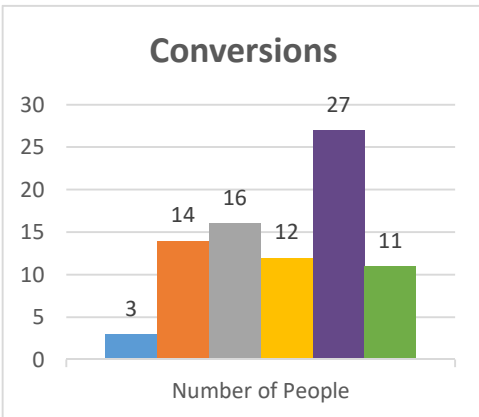

2011-2016

Conference:

Genesis

Status:

Society

Church:

Rochester, Edgewood

Trajectory of Key Indices

2011-2016

Conference:
Church:

Genesis
Rochester, Community of the Savior

Status: Society

Trajectory of Key Indices

2011-2016

Conference:
Church:

Genesis
Ransomville