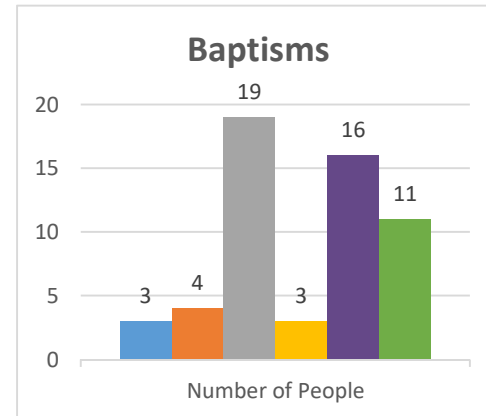

Trajectory of Key Indices

2011-2016

Conference:
Church:

Genesis
Yorkshire

Status: Society