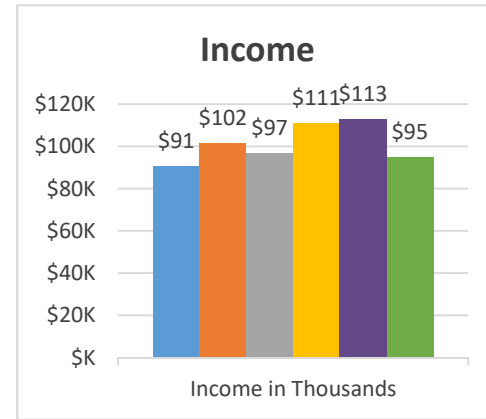

Trajectory of Key Indices

2011-2016

Conference:
Church:

Genesis
Niagara Falls, Colonial Heights

Status: Society