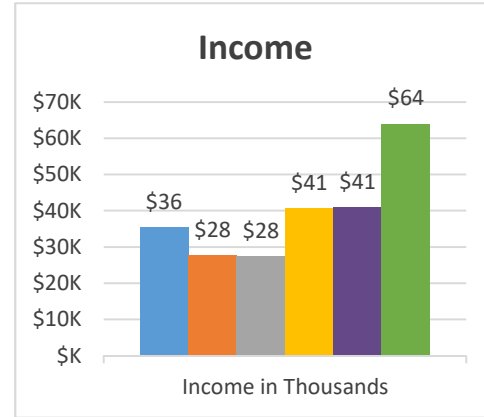

Trajectory of Key Indices

2011-2016

Conference:
Church:

Genesis
Norwood

Status:

Society

Trajectory of Key Indices

2011-2016