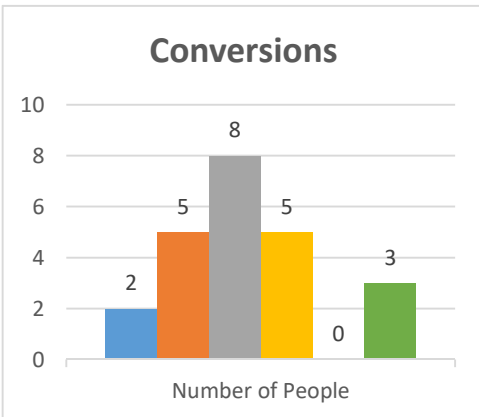

Status:

Society

Trajectory of Key Indices

2011-2016

Conference:
Church:

Genesis
Gowanda

Status: Society

Trajectory of Key Indices

2011-2016

Conference:
Church:

Genesis
Gerry

Status:

Society

Trajectory of Key Indices

2011-2016

Conference: