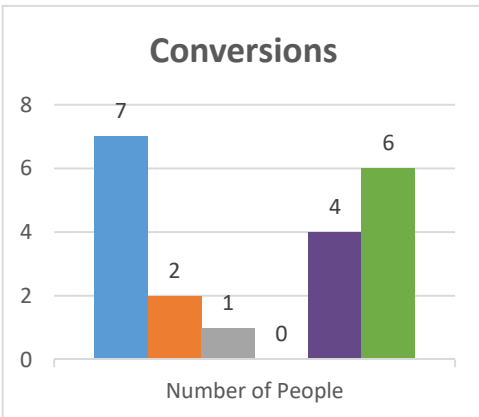

Status: Society

Trajectory of Key Indices

2011-2016

Conference:
Church:

Genesis
Perry, Hope Chapel

Status: Society

Trajectory of Key Indices

2011-2016