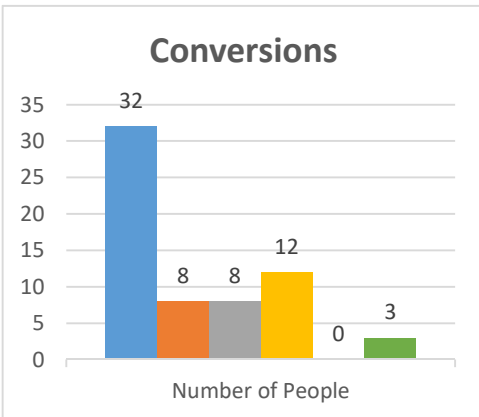

Trajectory of Key Indices

2011-2016

Conference:
Church:

Genesis
Yorkshire

Status: Society