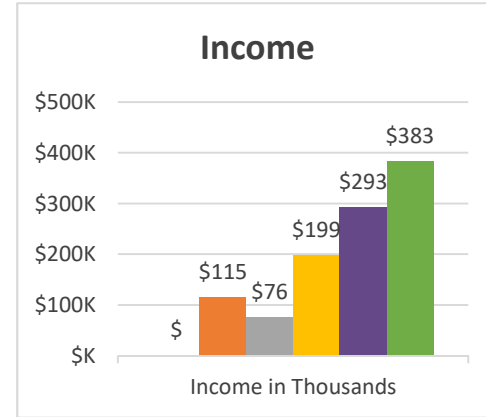

Status: Society

Trajectory of Key Indices

2011-2016

Conference:
Church:

Genesis
Buffalo, Epic

Status: Fellowship

Trajectory of Key Indices

2011-2016